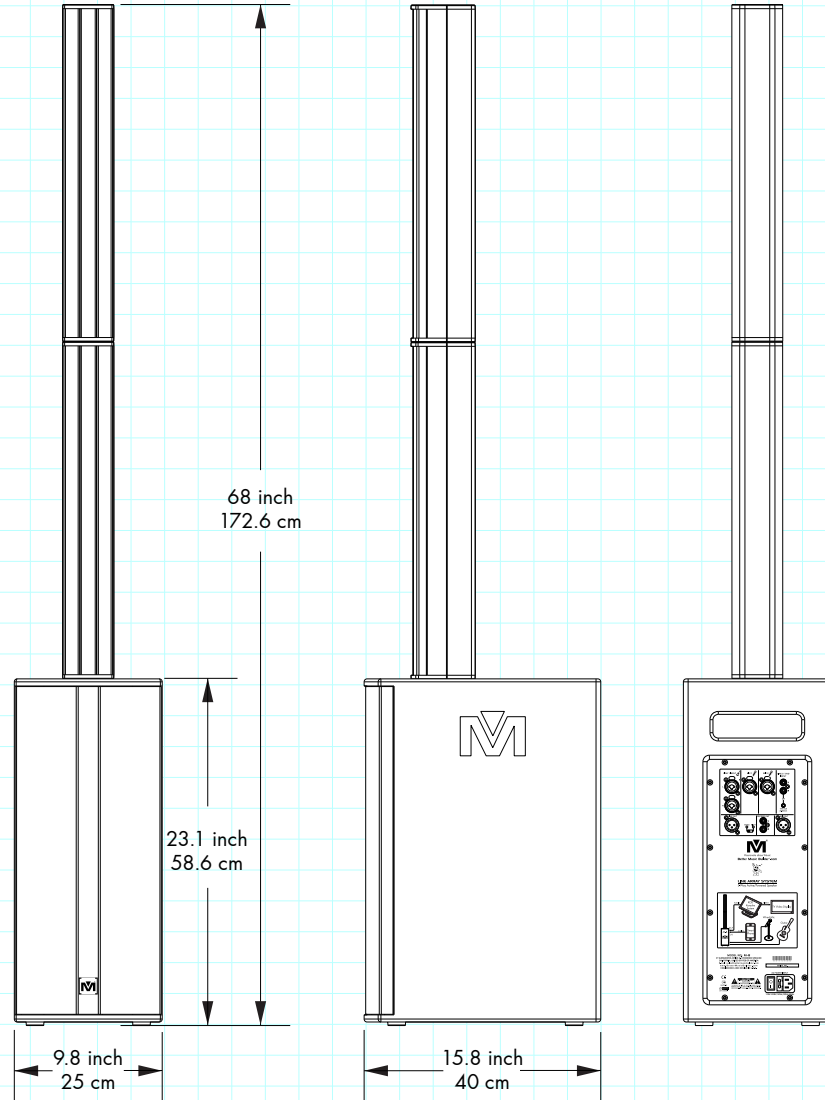

# M-8

M-8 = 1 x ACTIVE SUBWOOFER + 2 x COLUMN LINE ARRAY

## CONTROL PANEL

FRONT VIEW

SIDE VIEW

BACK VIEW

TOP VIEW

## COLUMN LINE ARRAY

TOP VIEW

FRONT VIEW

SIDE VIEW

BACK VIEW

BOTTOM VIEW

APPROVALS	DATE
DRAWN: LL	03/01/16
CHECK: VZ	03/01/16
DES ENG: SL	03/01/16

MODEL NO.

**M-8**

SCALE 1:10

REW.NO	DATE
	03-01-2016