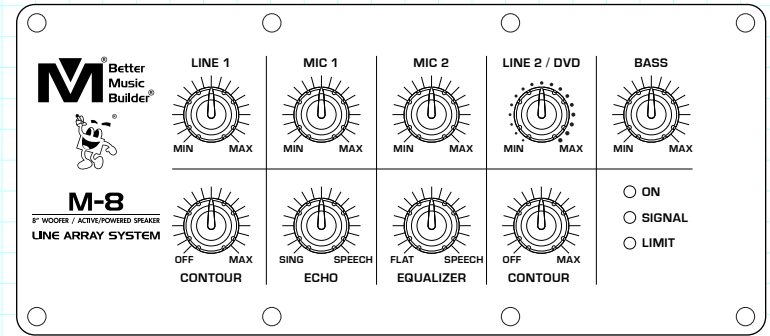

## CONTROL PANEL

FRONT VIEW

SIDE VIEW

BACK VIEW

TOP VIEW

## COLUMN LINE ARRAY

TOP VIEW

FRONT VIEW

SIDE VIEW

BACK VIEW

BOTTOM VIEW

APPROVALS	DATE
DRAWN: LL	03/01/16
CHECK: VZ	03/01/16
DES ENG: SL	03/01/16

MODEL NO.