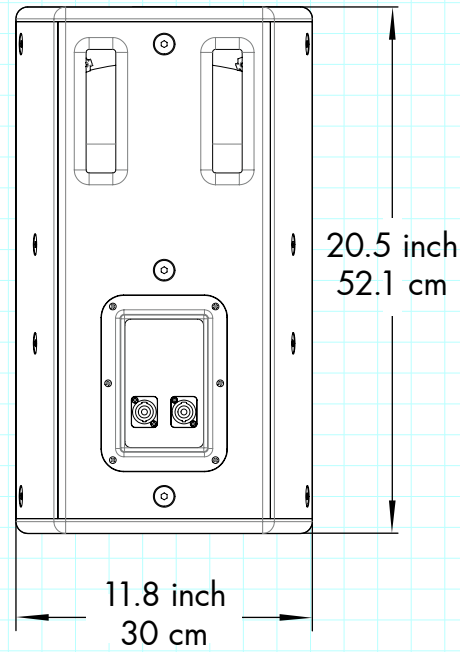

DFS-710

Front View

Side View

Back View

Top View

Bottom View

APPROVALS		DATE
DRAWN:	LL	01/01/2023
CHECK:	VZ	01/01/2023
DES ENG:	SL	01/01/2023

MODEL NO.