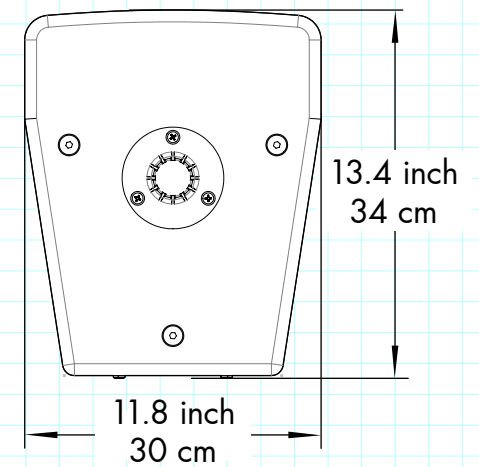

DFS-710

Front View

Side View

Back View

Top View

Bottom View

APPROVALS		DATE
DRAWN:	LL	01/01/2023
CHECK:	VZ	01/01/2023
DES ENG:	SL	01/01/2023

MODEL NO.