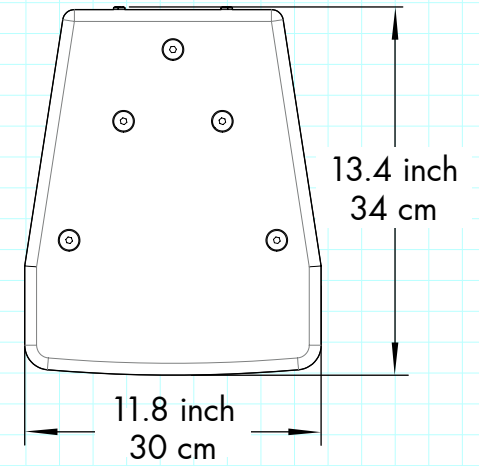

DFS-710

Front View

Side View

Back View

Top View

Bottom View

APPROVALS		DATE
DRAWN:	LL	01/01/2023
CHECK:	VZ	01/01/2023
DES ENG:	SL	01/01/2023

MODEL NO.