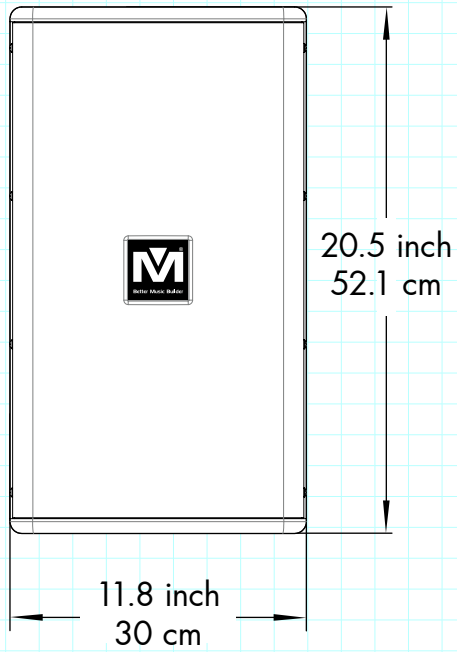

DFS-710

Front View

Side View

Back View

Top View

Bottom View

APPROVALS		DATE
DRAWN:	LL	01/01/2023
CHECK:	VZ	01/01/2023
DES ENG:	SL	01/01/2023

MODEL NO.

DFS-710

SCALE 1:10

REW.NO	DATE
	01/01/2023