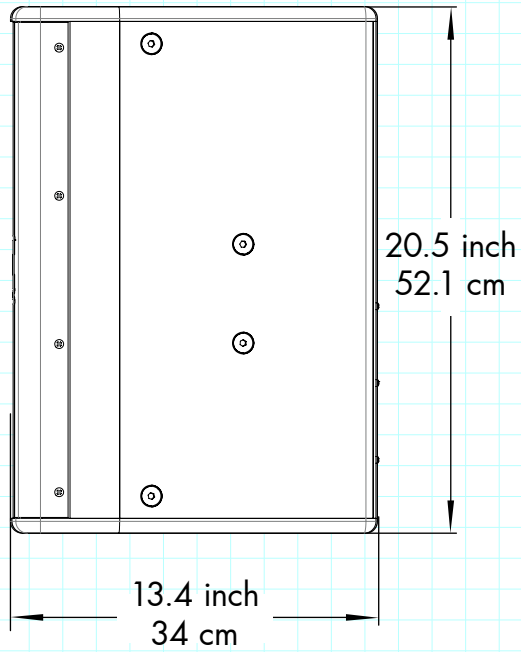

DFS-710

Front View

Side View

Back View

Top View

Bottom View

APPROVALS		DATE
DRAWN:	LL	01/01/2023
CHECK:	VZ	01/01/2023
DES ENG:	SL	01/01/2023

MODEL NO.

DFS-710

SCALE 1:10

REW.NO	DATE
	01/01/2023