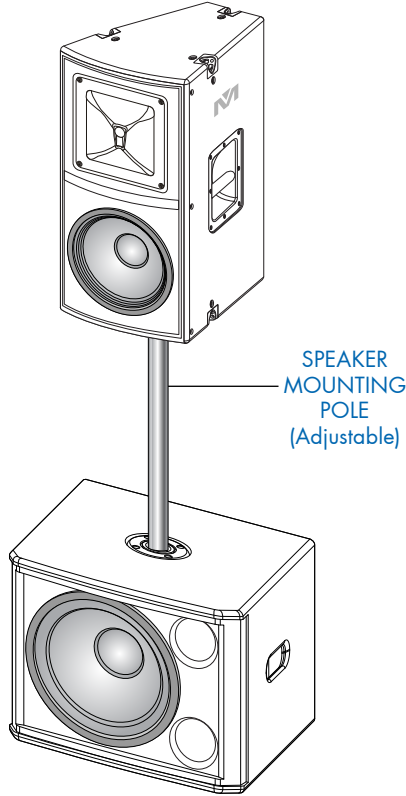

## PLACING THE SUBWOOFER ON THE SPEAKER MOUNTING POLE (Adjustable)

Part Number: AM91 (Optional)

HD VOCAL LOUDSPEAKER  
DFS-912 / DFS-915

BASS POWERED SUBWOOFER  
DFS-112 SUB / DFS-115 SUB / DFS-118 SUB

## PLACING THE SUBWOOFER ON THE FLOOR TO MONITOR SINGING

The subwoofer can be placed on the ground (see figure below). Stack pieces of subwoofers onto the ground.

BASS POWERED SUBWOOFER  
DFS-112 SUB / DFS-115 SUB / DFS-118 SUB

**NOTE** The speaker mounting pole as indicated in the diagram is not included with any of our speaker models. You may order it directly from our authorized dealers near you.