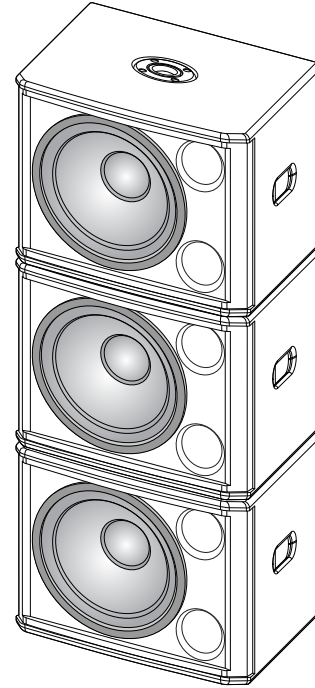

## PLACING THE SUBWOOFER ON THE SPEAKER MOUNTING POLE (Adjustable)

Part Number: AM91 (Optional)

HD VOCAL LOUDSPEAKER  
DFS-912 / DFS-915

BASS POWERED SUBWOOFER  
DFS-112 SUB / DFS-115 SUB / DFS-118 SUB

## PLACING THE SUBWOOFER ON THE FLOOR TO MONITOR SINGING

The subwoofer can be placed on the ground (see figure below). Stack pieces of subwoofers onto the ground.

BASS POWERED SUBWOOFER  
DFS-112 SUB / DFS-115 SUB / DFS-118 SUB

**NOTE** The speaker mounting pole as indicated in the diagram is not included with any of our speaker models. You may order it directly from our authorized dealers near you.