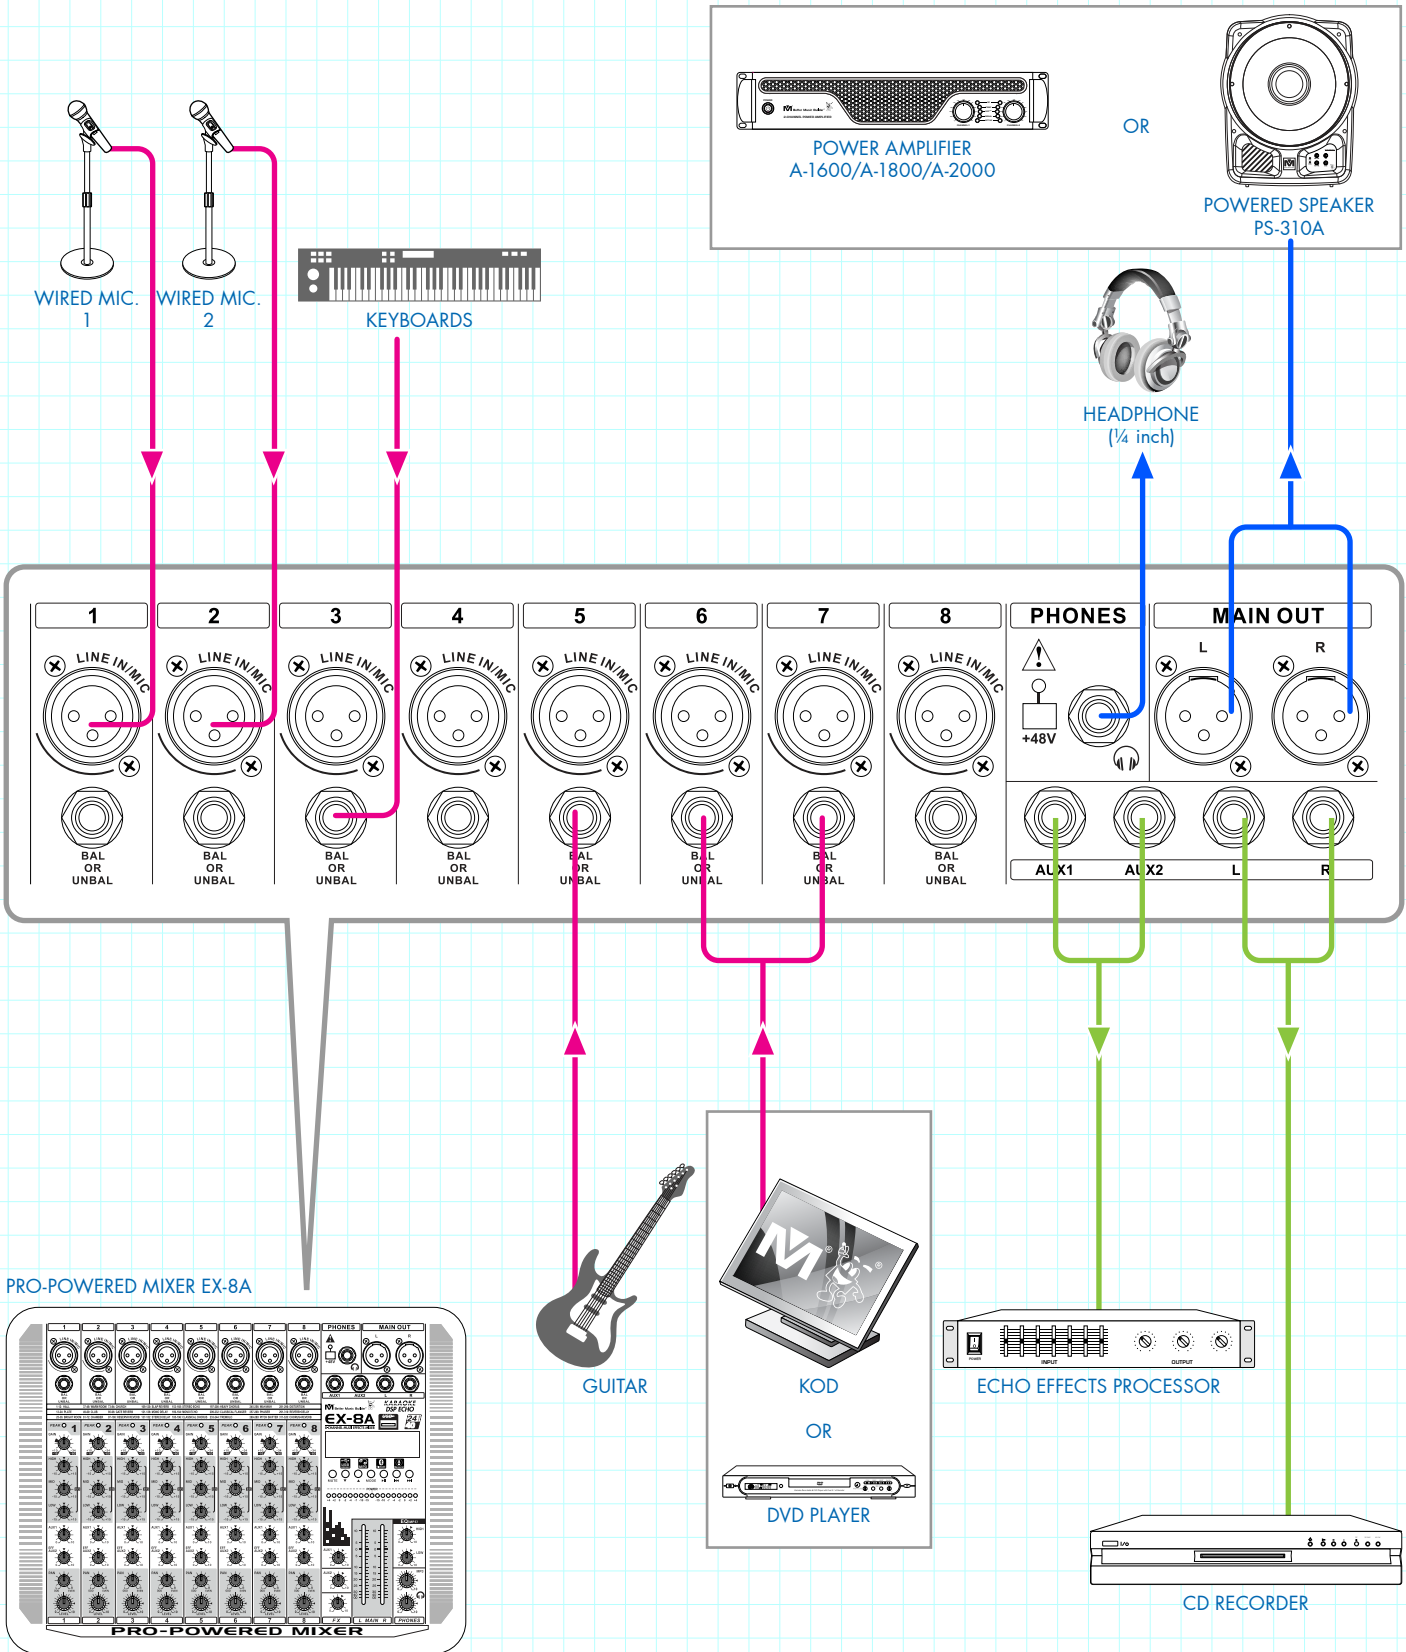

CONNECTING THE WHOLE SYSTEM FOR LARGE FORMAT

PRO-POWERED MIXER EX-8A

APPROVALS	DATE
DRAWN: LL	01/01/2023
CHECK: VZ	01/01/2023
DES ENG: SL	01/01/2023

MODEL NO.

EX-8A

SCALE 1:10

REW.NO DATE
01/01/2023