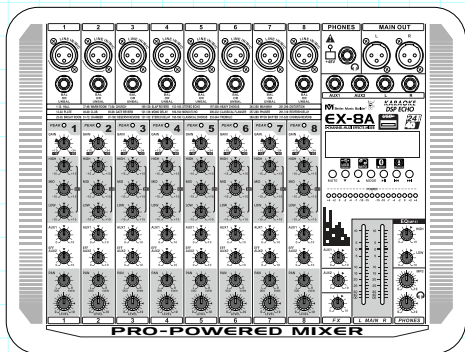

CONNECTING THE WHOLE SYSTEM FOR LARGE FORMAT

PRO-POWERED MIXER EX-8A

APPROVALS	DATE
DRAWN: LL	01/01/2023
CHECK: VZ	01/01/2023
DES ENG: SL	01/01/2023

MODEL NO.

EX-8A

SCALE 1:10

REW.NO DATE
01/01/2023