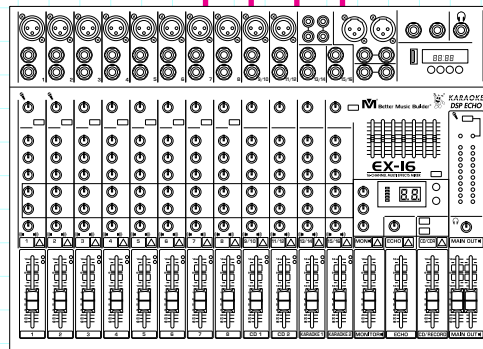

## LARGE FORMAT

The large format is perfect for multiple speakers which require even higher power and great for concerts and live performances.

SUBWOOFER  
DFS-112 SUB

EX-16 FRONT VIEW

MIXER DX-8000

2-CH POWER AMP REAR VIEW

4-CH POWER AMP A-4 REAR VIEW

HD VOCAL LOUDSPEAKER  
DFS-912 or DFS-915

VOCAL DFS-206

CENTER / MONITOR DFS-306

VOCAL DFS-206

HD VOCAL LOUDSPEAKER  
DFS-912 or DFS-915

APPROVALS		DATE
DRAWN:	LL	02/01/16
CHECK:	VZ	02/01/16
DES ENG:	SL	02/01/16

MODEL NO.  
**EX-16**

SCALE 1:10

REW.NO DATE  
02-01-2016