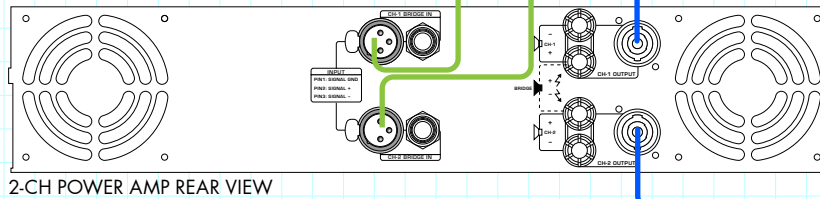

## LARGE FORMAT

The large format is perfect for multiple speakers which require even higher power and great for concerts and live performances.

SUBWOOFER  
DFS-112 SUB

EX-16 FRONT VIEW

MIXER DX-8000

2-CH POWER AMP REAR VIEW

4-CH POWER AMP A-4 REAR VIEW

HD VOCAL LOUDSPEAKER  
DFS-912 or DFS-915

VOCAL DFS-206

CENTER / MONITOR DFS-306

VOCAL DFS-206

HD VOCAL LOUDSPEAKER  
DFS-912 or DFS-915

APPROVALS		DATE
DRAWN:	LL	02/01/16
CHECK:	VZ	02/01/16
DES ENG:	SL	02/01/16

MODEL NO.  
**EX-16**

SCALE 1:10

REW.NO DATE  
02-01-2016