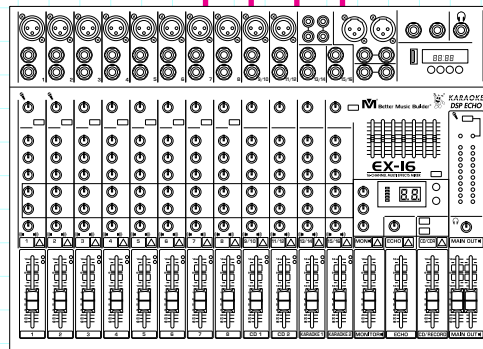

LARGE FORMAT

The large format is perfect for multiple speakers which require even higher power and great for concerts and live performances.

SUBWOOFER
DFS-112 SUB

EX-16 FRONT VIEW

MIXER DX-8000

2-CH POWER AMP REAR VIEW

4-CH POWER AMP A-4 REAR VIEW

HD VOCAL LOUDSPEAKER
DFS-912 or DFS-915

VOCAL DFS-206

CENTER / MONITOR DFS-306

VOCAL DFS-206

HD VOCAL LOUDSPEAKER
DFS-912 or DFS-915