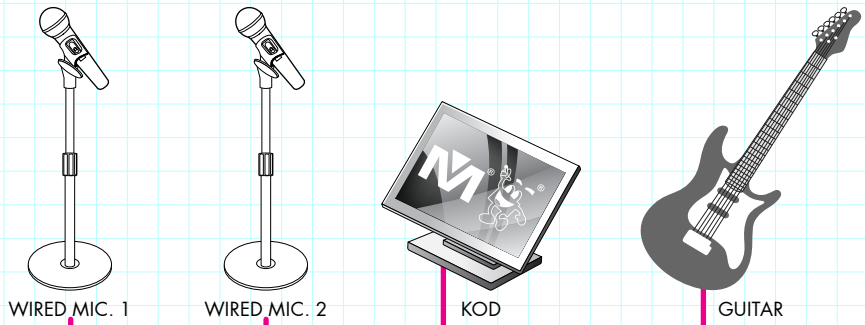

LARGE FORMAT

The large format is perfect for multiple speakers which require even higher power and great for concerts and live performances.

SUBWOOFER
DFS-112 SUB

EX-16 FRONT VIEW

MIXER DX-8000

2-CH POWER AMP REAR VIEW

4-CH POWER AMP A-4 REAR VIEW

HD VOCAL LOUDSPEAKER
DFS-912 or DFS-915

VOCAL DFS-206

CENTER / MONITOR DFS-306

VOCAL DFS-206

HD VOCAL LOUDSPEAKER
DFS-912 or DFS-915