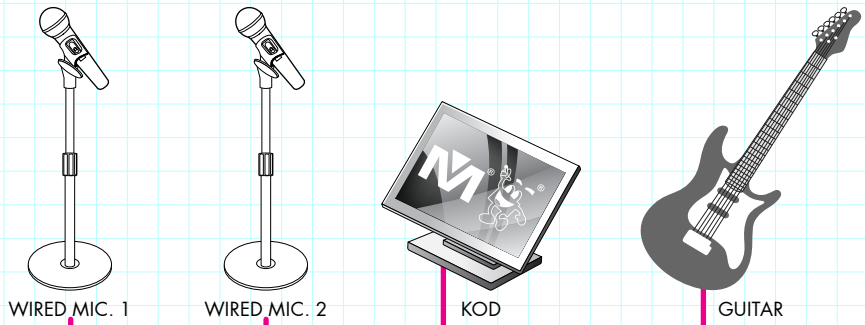

## LARGE FORMAT

The large format is perfect for multiple speakers which require even higher power and great for concerts and live performances.

SUBWOOFER  
DFS-112 SUB

EX-16 FRONT VIEW

MIXER DX-8000

2-CH POWER AMP REAR VIEW

MODEL NO.  
**EX-16**

SCALE 1:10

REW.NO DATE  
02-01-2016