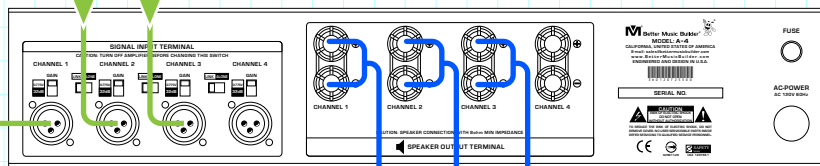

4-CH POWER AMP A-4 REAR VIEW

HD VOCAL LOUDSPEAKER  
DFS-912 or DFS-915

VOCAL DFS-206

CENTER / MONITOR DFS-306

VOCAL DFS-206

HD VOCAL LOUDSPEAKER  
DFS-912 or DFS-915

APPROVALS		DATE
DRAWN:	LL	02/01/16
CHECK:	VZ	02/01/16
DES ENG:	SL	02/01/16