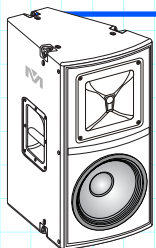

## LARGE FORMAT

The large format is perfect for multiple speakers which require even higher power and great for concerts and live performances.

SUBWOOFER  
DFS-112 SUB

EX-16 FRONT VIEW

MIXER DX-8000

2-CH POWER AMP REAR VIEW

4-CH POWER AMP A-4 REAR VIEW

HD VOCAL LOUDSPEAKER  
DFS-912 or DFS-915

VOCAL DFS-206

CENTER / MONITOR DFS-306

VOCAL DFS-206

HD VOCAL LOUDSPEAKER  
DFS-912 or DFS-915

APPROVALS		DATE
DRAWN:	LL	02/01/16
CHECK:	VZ	02/01/16
DES ENG:	SL	02/01/16