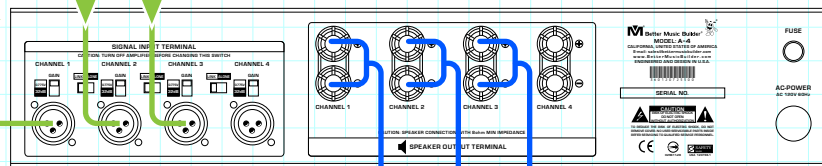

LARGE FORMAT

The large format is perfect for multiple speakers which require even higher power and great for concerts and live performances.

SUBWOOFER
DFS-112 SUB

EX-16 FRONT VIEW

MIXER DX-8000

2-CH POWER AMP REAR VIEW