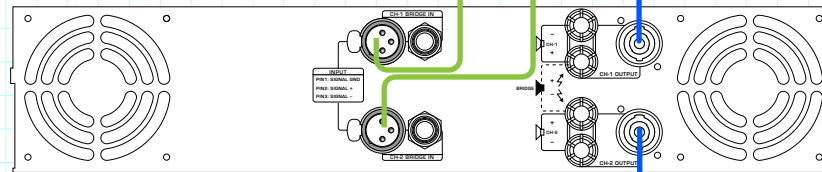

LARGE FORMAT

The large format is perfect for multiple speakers which require even higher power and great for concerts and live performances.

SUBWOOFER
DFS-112 SUB

EX-16 FRONT VIEW

MIXER DX-8000

2-CH POWER AMP REAR VIEW

4-CH POWER AMP A-4 REAR VIEW

HD VOCAL LOUDSPEAKER
DFS-912 or DFS-915

VOCAL DFS-206

CENTER / MONITOR DFS-306

VOCAL DFS-206

HD VOCAL LOUDSPEAKER
DFS-912 or DFS-915