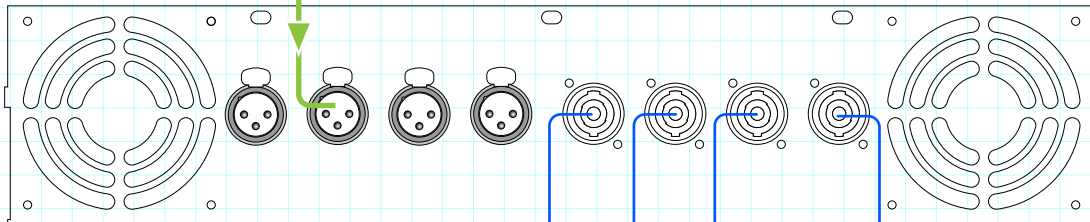

LARGE FORMAT

The large format is perfect for multiple speakers which require even higher power and great for concerts and live performances.

SUBWOOFER DFS-115 SUB

DX-8000 REAR VIEW

2-CH POWER AMP REAR VIEW

4-CH POWER AMP REAR VIEW

HD VOCAL LOUDSPEAKER DFS-915

CENTER / MONITOR DFS-306

CENTER / MONITOR DFS-306

CENTER / MONITOR DFS-306

CENTER / MONITOR DFS-306

HD VOCAL LOUDSPEAKER DFS-915