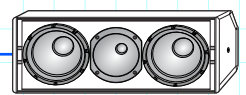

4-CH POWER AMP REAR VIEW

HD VOCAL LOUDSPEAKER DFS-915

CENTER / MONITOR DFS-306

CENTER / MONITOR DFS-306

CENTER / MONITOR DFS-306

CENTER / MONITOR DFS-306

HD VOCAL LOUDSPEAKER DFS-915