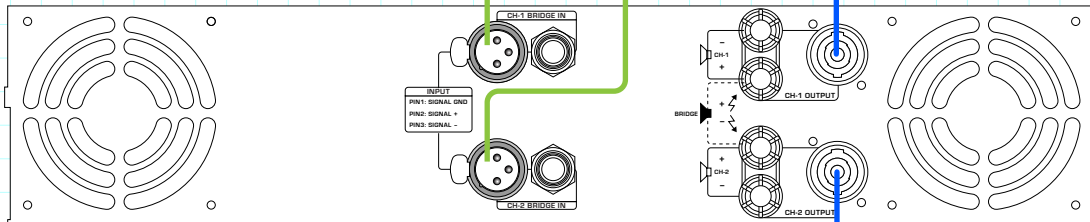

LARGE FORMAT

The large format is perfect for multiple speakers which require even higher power and great for concerts and live performances.

SUBWOOFER DFS-115 SUB

DX-8000 REAR VIEW

2-CH POWER AMP REAR VIEW

4-CH POWER AMP REAR VIEW

HD VOCAL LOUDSPEAKER DFS-915

CENTER / MONITOR DFS-306

CENTER / MONITOR DFS-306

CENTER / MONITOR DFS-306

CENTER / MONITOR DFS-306

HD VOCAL LOUDSPEAKER DFS-915