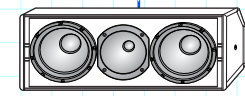

CENTER / MONITOR DFS-306