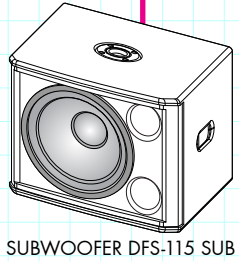

LARGE FORMAT

The large format is perfect for multiple speakers which require even higher power and great for concerts and live performances.

SUBWOOFER DFS-115 SUB

DX-8000 REAR VIEW

2-CH POWER AMP REAR VIEW

4-CH POWER AMP REAR VIEW

HD VOCAL LOUDSPEAKER DFS-915

CENTER / MONITOR DFS-306

CENTER / MONITOR DFS-306

CENTER / MONITOR DFS-306

CENTER / MONITOR DFS-306

HD VOCAL LOUDSPEAKER DFS-915