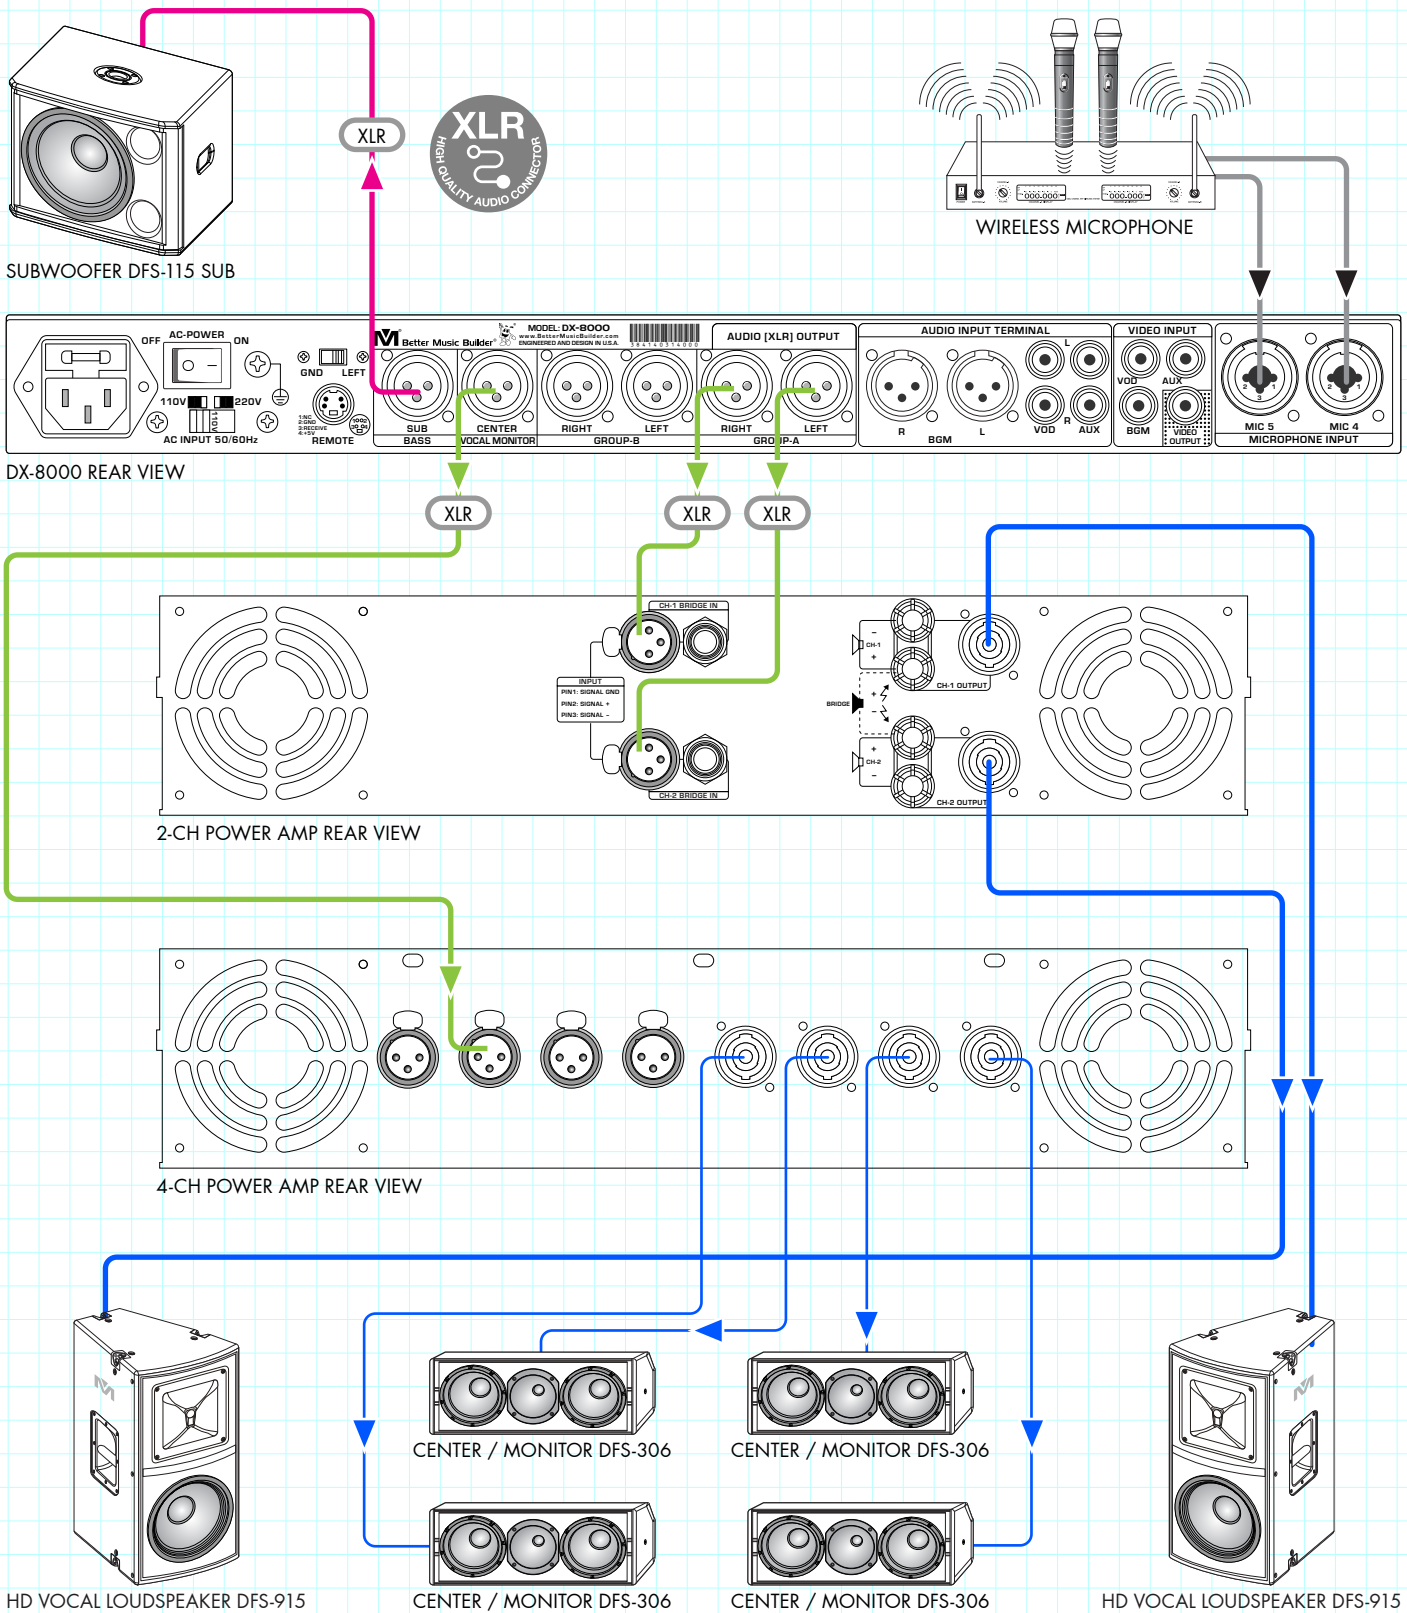

LARGE FORMAT

The large format is perfect for multiple speakers which require even higher power and great for concerts and live performances.

SUBWOOFER DFS-115 SUB

DX-8000 REAR VIEW

2-CH POWER AMP REAR VIEW

4-CH POWER AMP REAR VIEW

HD VOCAL LOUDSPEAKER DFS-915

CENTER / MONITOR DFS-306

CENTER / MONITOR DFS-306

CENTER / MONITOR DFS-306

CENTER / MONITOR DFS-306

HD VOCAL LOUDSPEAKER DFS-915