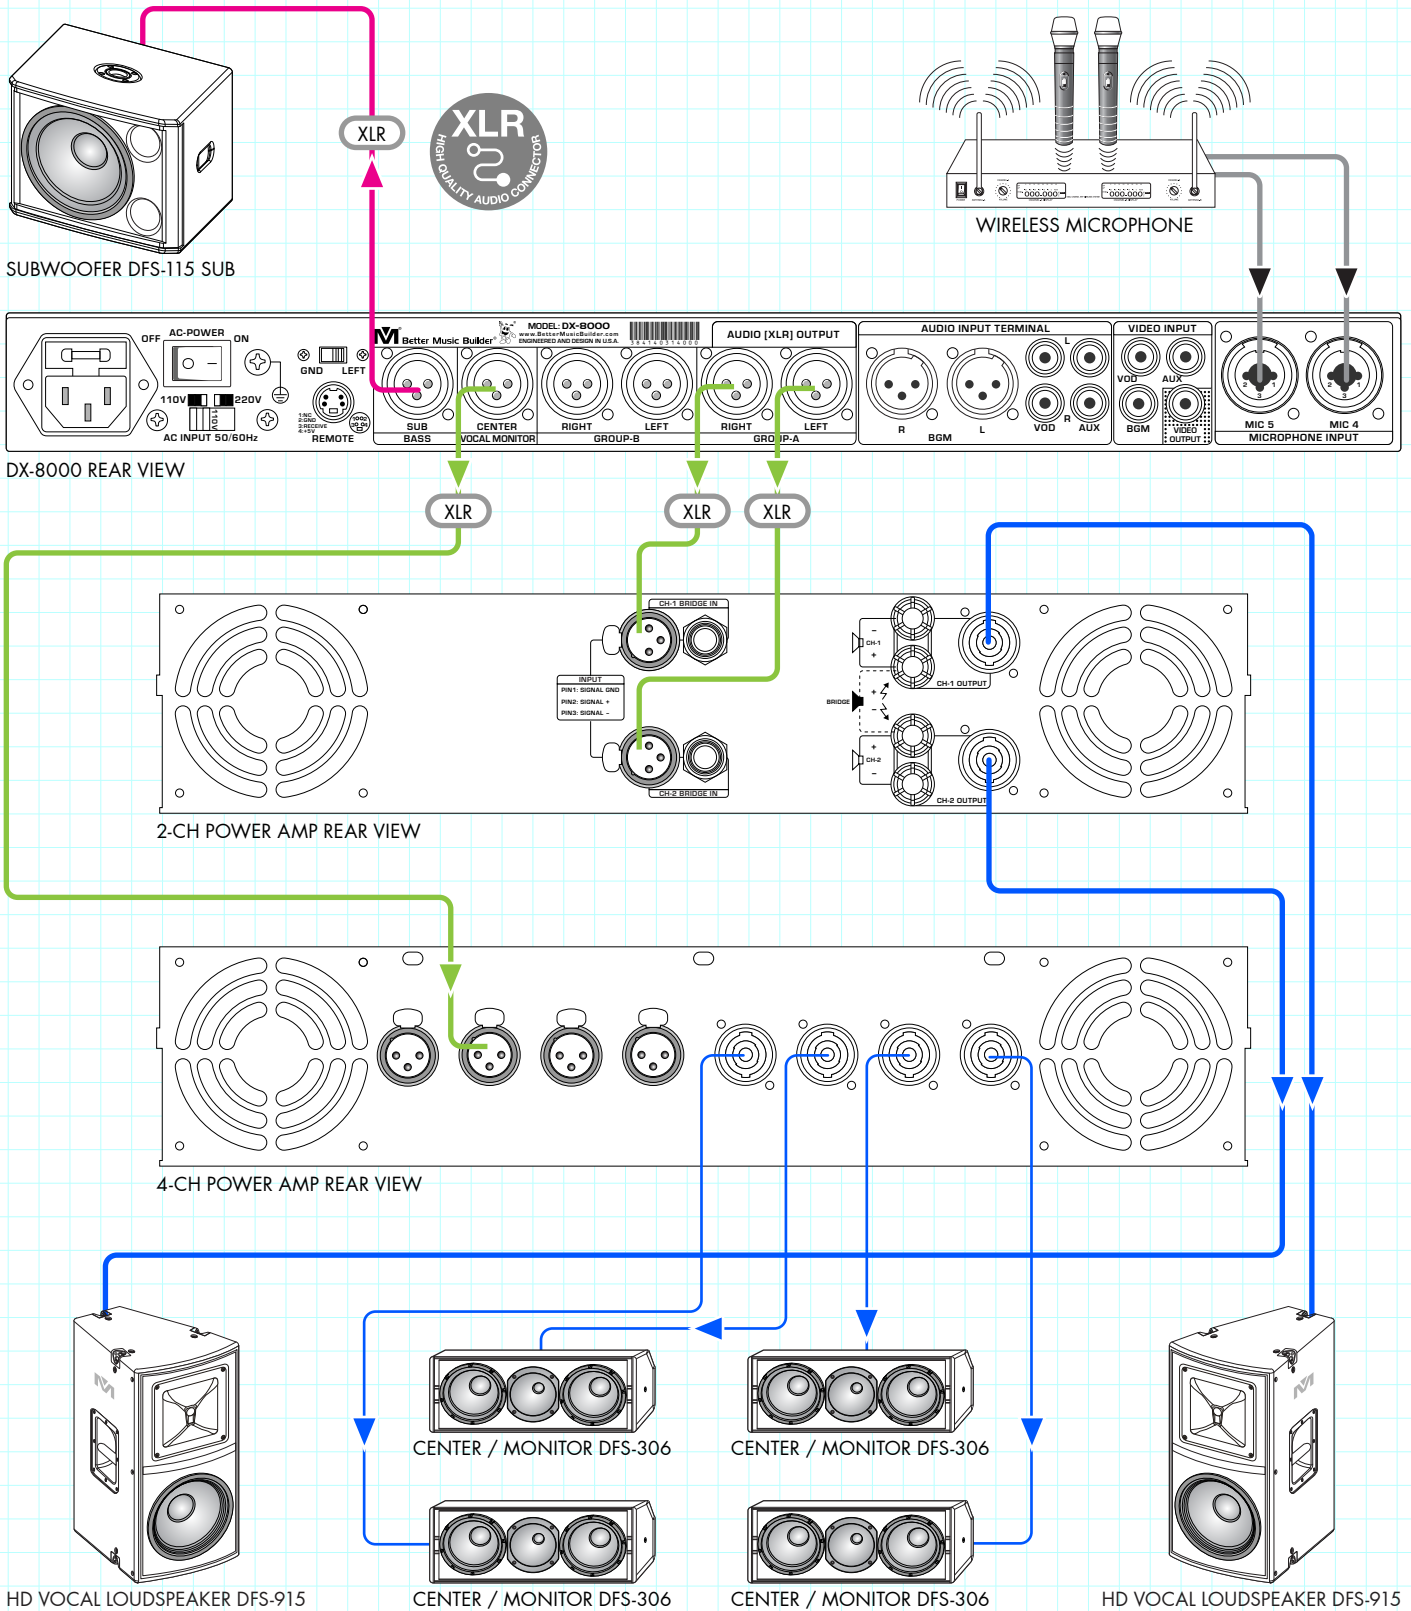

LARGE FORMAT

The large format is perfect for multiple speakers which require even higher power and great for concerts and live performances.

HD VOCAL LOUDSPEAKER DFS-915

CENTER / MONITOR DFS-306

CENTER / MONITOR DFS-306

CENTER / MONITOR DFS-306

CENTER / MONITOR DFS-306

HD VOCAL LOUDSPEAKER DFS-915