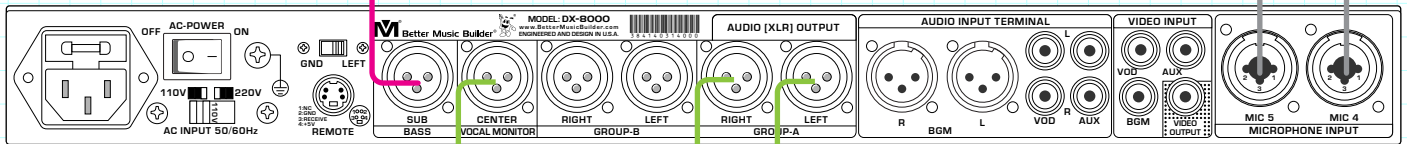

LARGE FORMAT

The large format is perfect for multiple speakers which require even higher power and great for concerts and live performances.

SUBWOOFER DFS-115 SUB

DX-8000 REAR VIEW

2-CH POWER AMP REAR VIEW

4-CH POWER AMP REAR VIEW

HD VOCAL LOUDSPEAKER DFS-915

CENTER / MONITOR DFS-306

CENTER / MONITOR DFS-306

CENTER / MONITOR DFS-306

CENTER / MONITOR DFS-306

HD VOCAL LOUDSPEAKER DFS-915