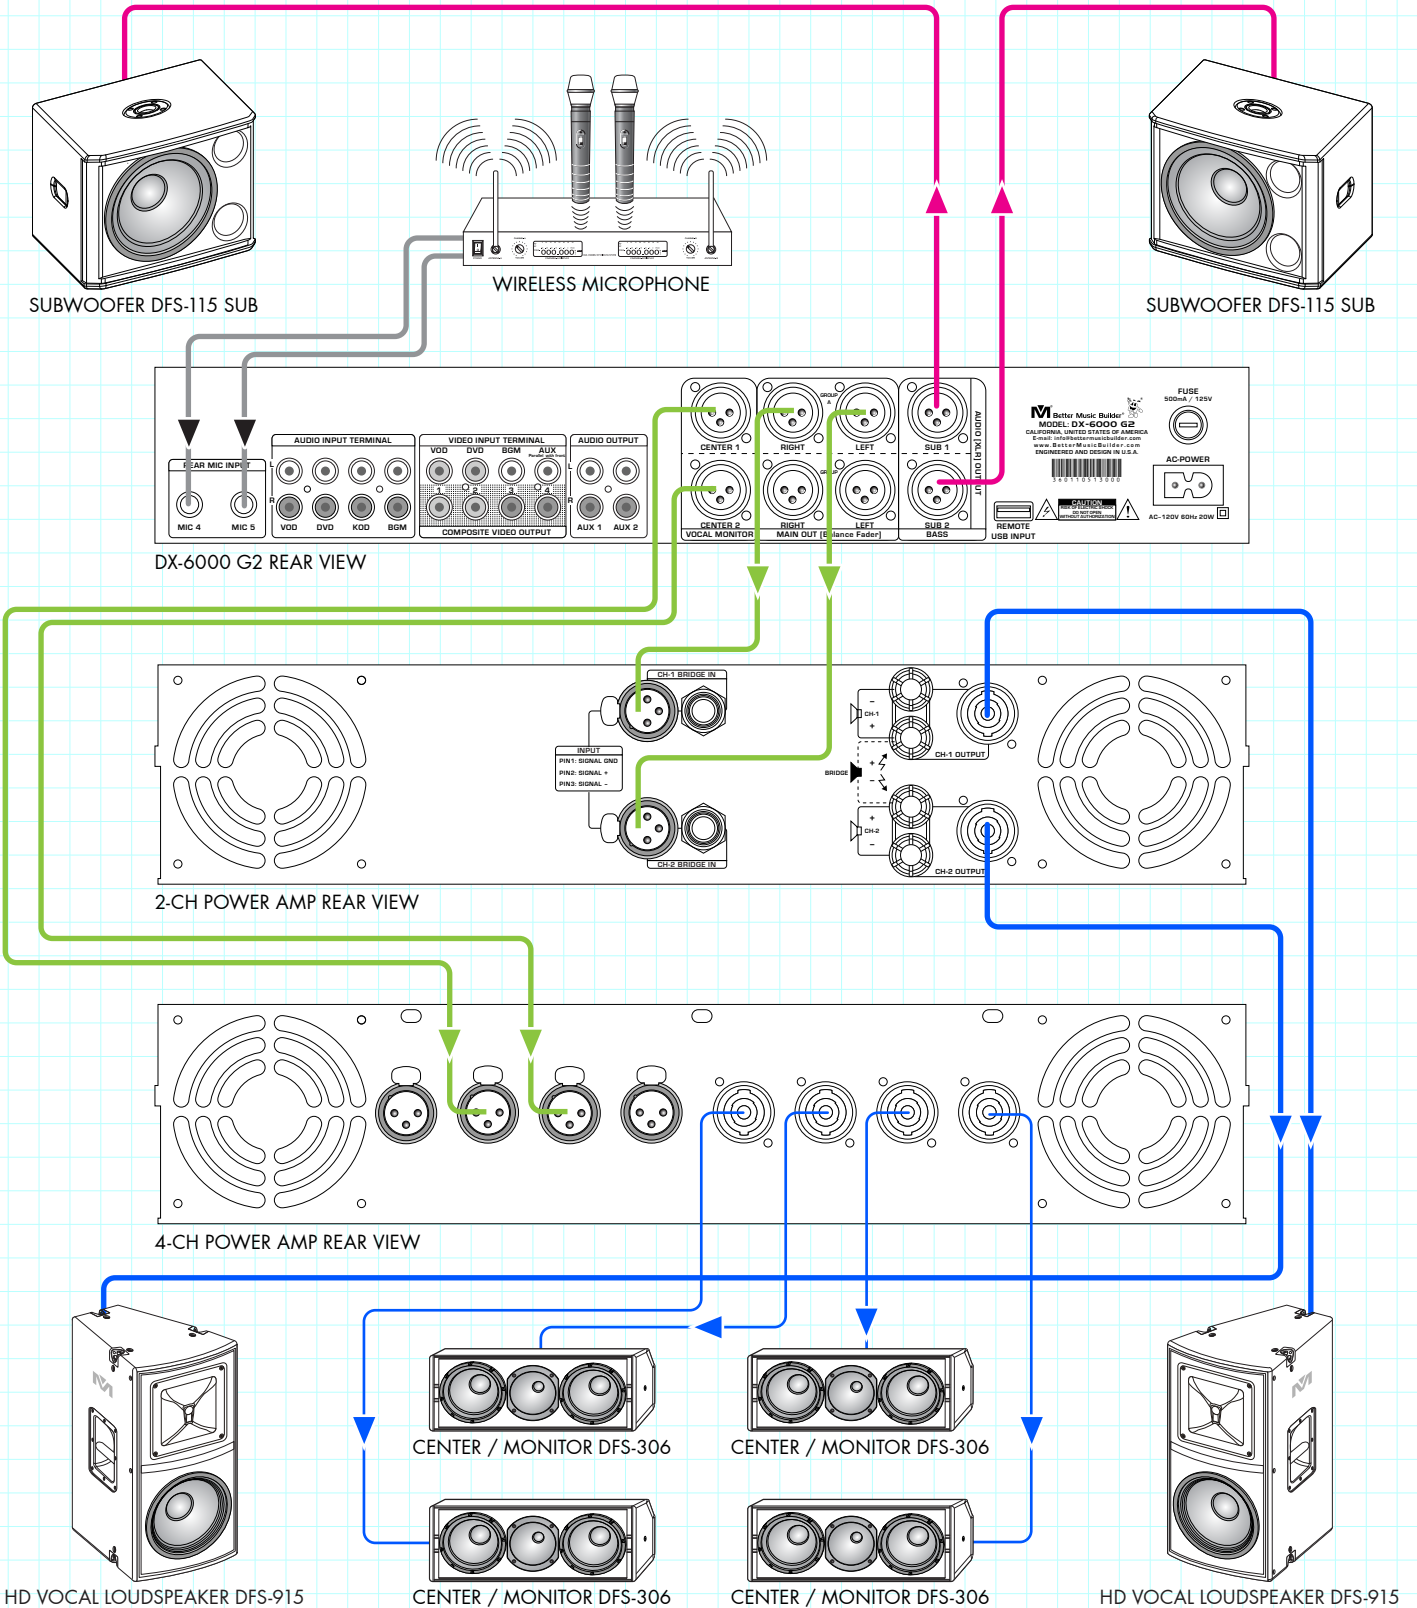

## LARGE FORMAT

The large format is great for multiple speakers which require even higher power great for concerts and live performances suitable for use with high power amps to match speaker power consumption.

HD VOCAL LOUDSPEAKER DFS-915

CENTER / MONITOR DFS-306

CENTER / MONITOR DFS-306

HD VOCAL LOUDSPEAKER DFS-915