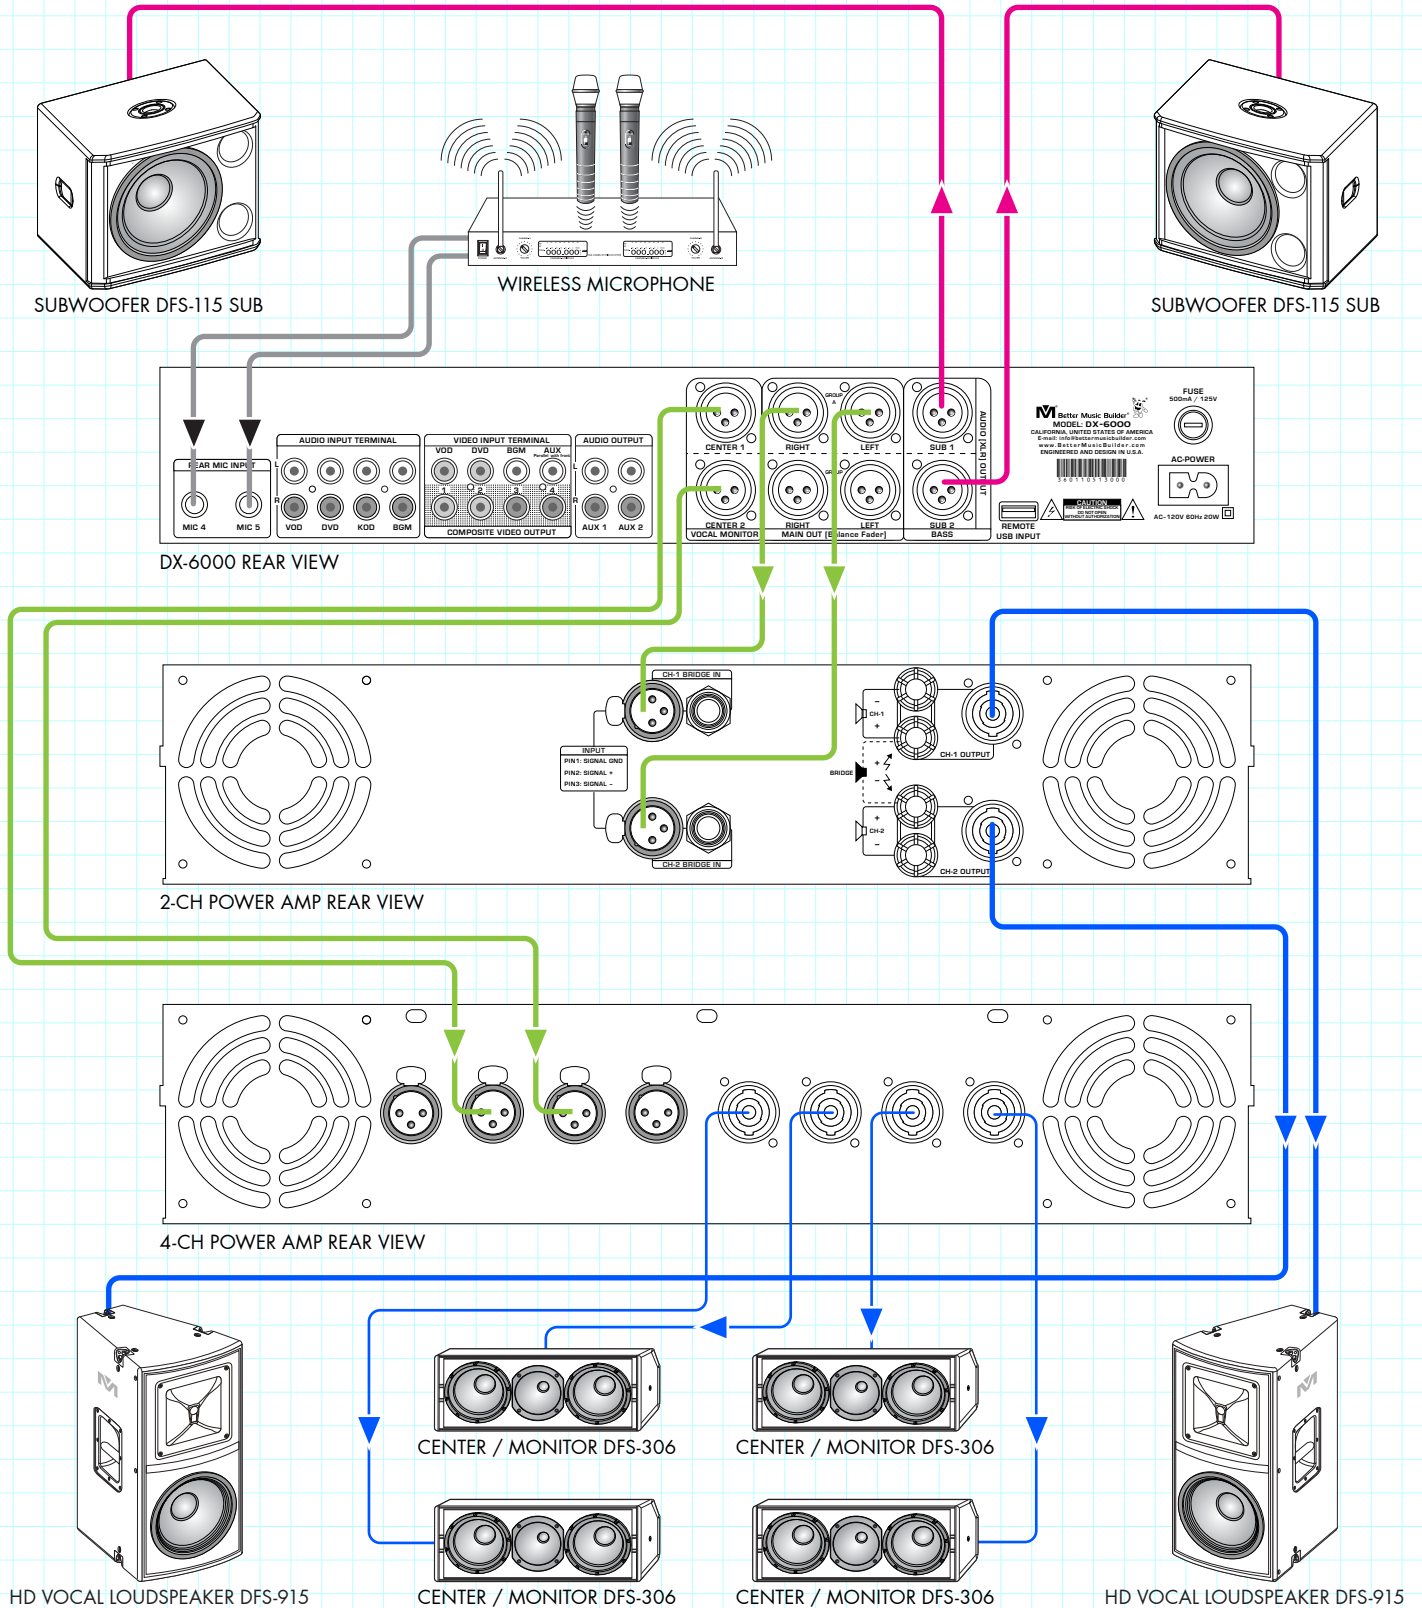

## LARGE FORMAT

The large format is great for multiple speakers which require even higher power great for concerts and live performances suitable for use with high power amps to match speaker power consumption.

HD VOCAL LOUDSPEAKER DFS-915

CENTER / MONITOR DFS-306

CENTER / MONITOR DFS-306

HD VOCAL LOUDSPEAKER DFS-915