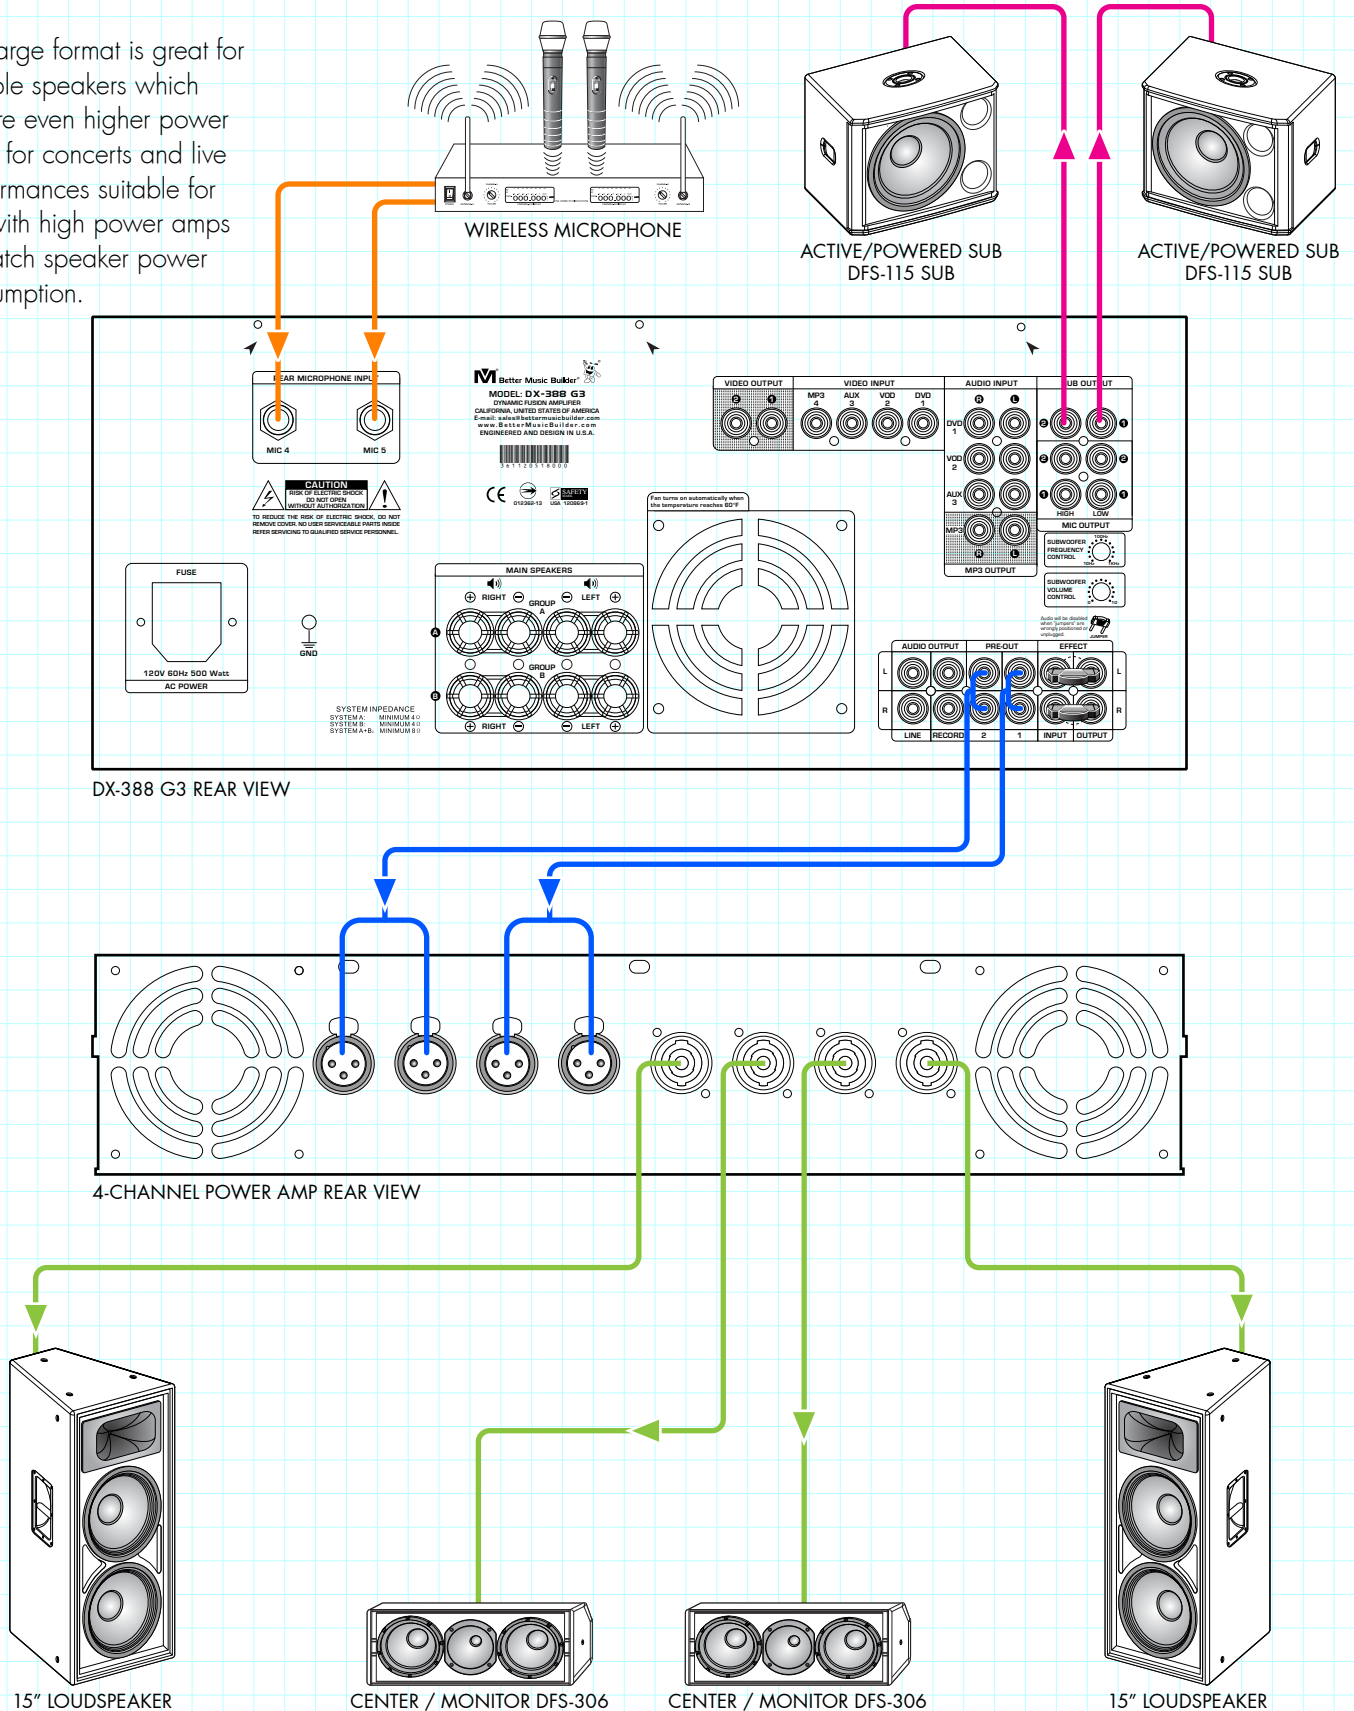

## LARGE FORMAT

The large format is great for multiple speakers which require even higher power great for concerts and live performances suitable for use with high power amps to match speaker power consumption.

DX-388 G3 REAR VIEW

4-CHANNEL POWER AMP REAR VIEW

15" LOUDSPEAKER

CENTER / MONITOR DFS-306

CENTER / MONITOR DFS-306

15" LOUDSPEAKER