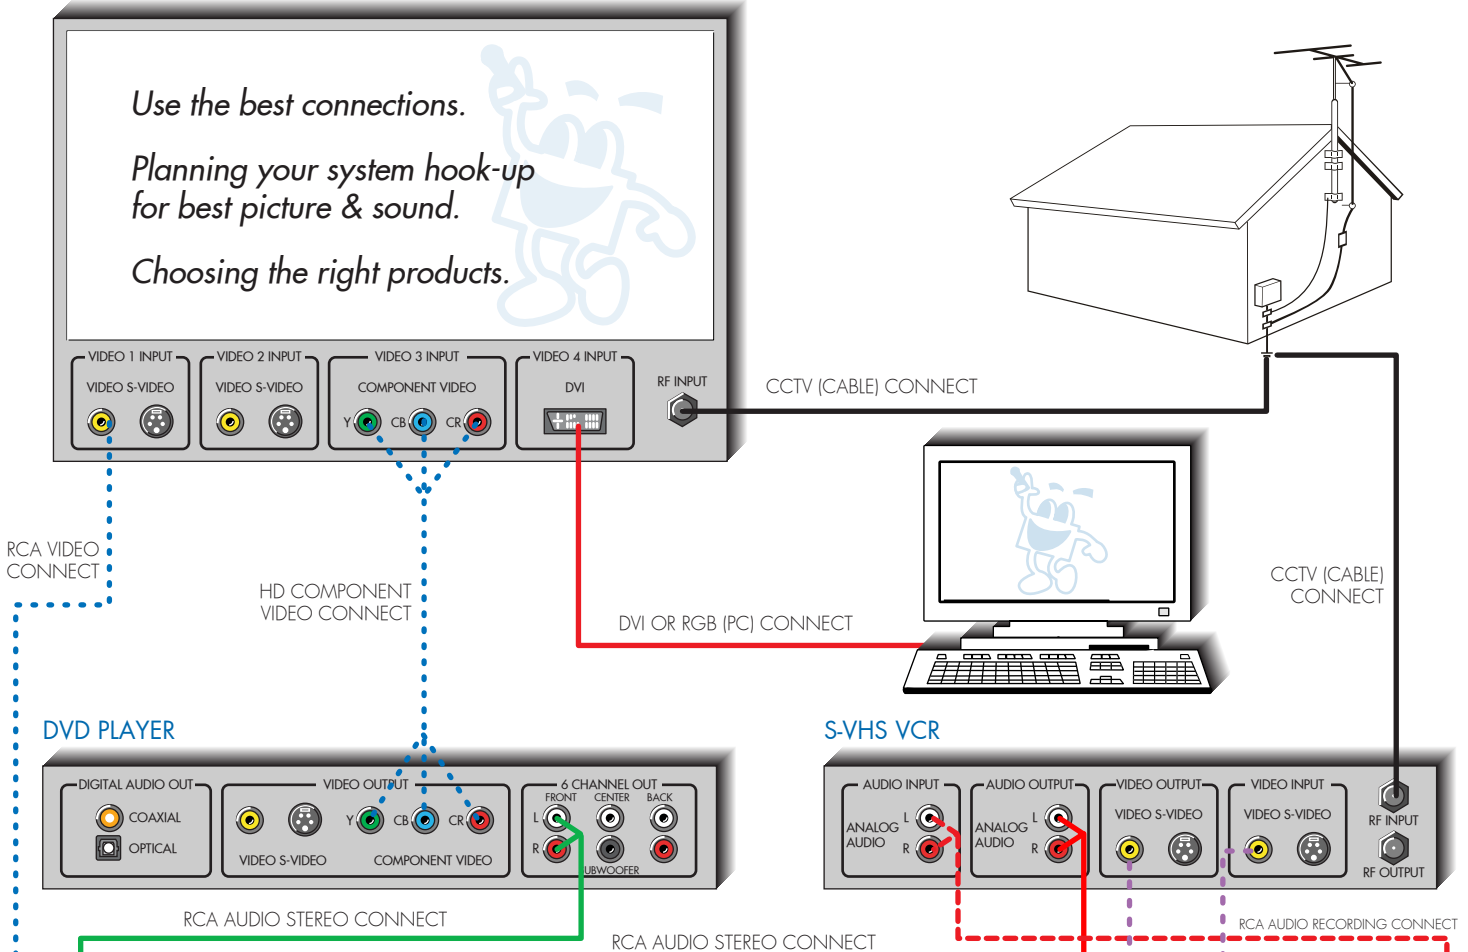

HOW TO CONNECT HIGH DEFINITION VIDEO

HDTV MONITOR

Use the best connections.

Planning your system hook-up for best picture & sound.

Choosing the right products.

GET THE HIGHEST QUALITY PICTURE

Component Video Best Hook-Up

The best quality HIGH DEFINITION VIDEO is available from satellite broadcasts with component video connections. Not available on all components, make sure both your video source (DVD or Satellite) and your TV are equipped with this connection. Breaking out the video signal into three separate cables improves picture clarity, and sharpness.

KARAOKE AMP.