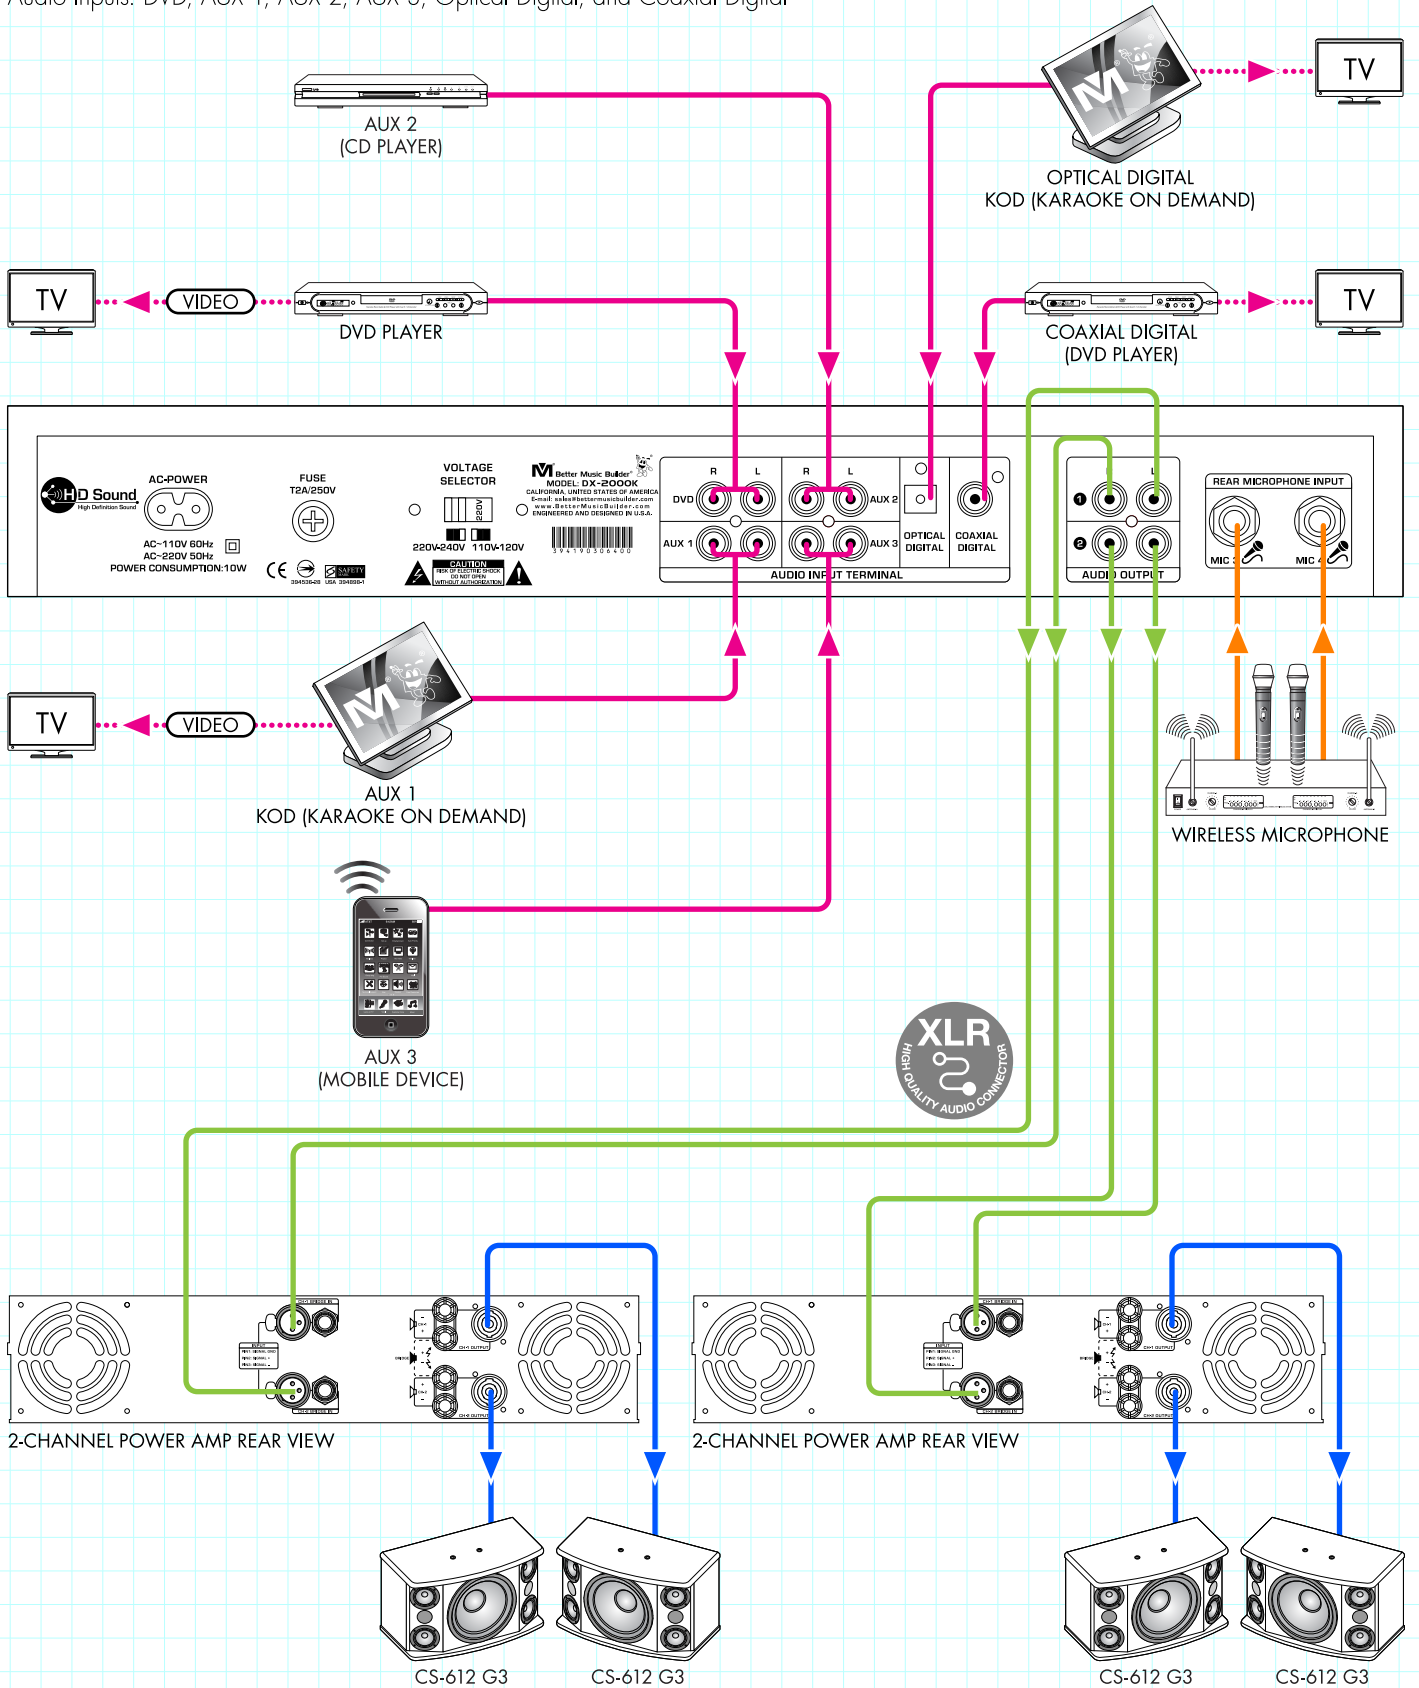

## CONNECTING THE WHOLE SYSTEM FOR LARGE FORMAT

**NOTE** Only one audio input can be used at once.  
Audio Inputs: DVD, AUX 1, AUX 2, AUX 3, Optical Digital, and Coaxial Digital

APPROVALS		DATE
DRAWN:	LL	04/01/19
CHECK:	VZ	04/01/19
DES ENG:	SL	04/01/19

MODEL NO.	<b>DX-2000K</b>
-----------	-----------------

SCALE 1:10	
REW.NO	DATE
	04-01-2019