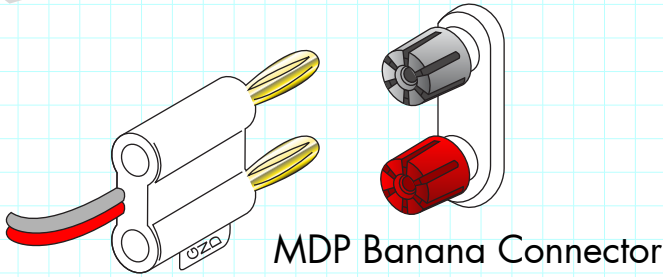

## DYNAMIC FUSION SYSTEM FUNCTIONING

Dynamic Fusion Series are a new line of high performance speakers introduced by Better Music Builder using Dynamic Fusion Technology™ (DFT). The series consist of the following models: DFS-810 Beta (10-inch), DFS-812 Beta (12-inch), DFS-908 (8-inch), DFS-910 (10-inch), DFS-912 (12-inch) and DFS-915 (15-inch). Dynamic Fusion Series are high

This Bass Powered Subwoofer connection panel are all the same in these models:  
DFS-112 SUB and DFS-115 SUB.

APPROVALS	DATE	MODEL NO.	SCALE 1:10
DRAWN: LL	10/01/13	<b>DF-908/DFS-910</b>	REW.NO DATE 2013-10-01
CHECK: VZ	10/01/13		
DES ENG: SL	10/01/13		

Amplifier Output

Speakon Connector

Speaker

MDP Banana Connector

Neutrik Speakon Connector

Right Connection

The positive and negative connect correctly to the speaker.

Wrong Connection

The positive and negative are not connected on the same set.

The positive is misconnected to the negative which will not work.