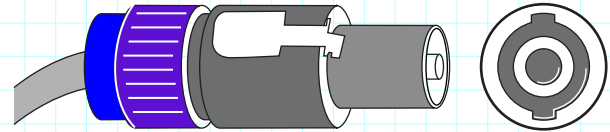

## DYNAMIC FUSION SYSTEM FUNCTIONING

Dynamic Fusion Series are a new line of high performance speakers introduced by Better Music Builder using Dynamic Fusion Technology™ (DFT). The series consist of the following models: DFS-810 Beta (10-inch), DFS-812 Beta (12-inch), DFS-908 (8-inch), DFS-910 (10-inch), DFS-912 (12-inch) and DFS-915 (15-inch). Dynamic Fusion Series are high

Amplifier Output

Speakon Connector

Speaker

MDP Banana Connector

Neutrik Speakon Connector

Right Connection

The positive and negative connect correctly to the speaker.

Wrong Connection

The positive and negative are not connected on the same set.

The positive is misconnected to the negative which will not work.