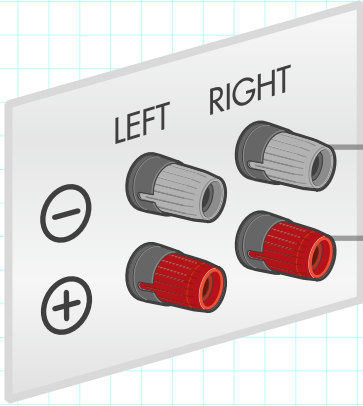

## DYNAMIC FUSION SYSTEM FUNCTIONING

Dynamic Fusion Series are a new line of high performance speakers introduced by Better Music Builder using Dynamic Fusion Technology™ (DFT). The series consist of the following models: DFS-810 Beta (10-inch), DFS-812 Beta (12-inch), DFS-908 (8-inch), DFS-910 (10-inch), DFS-912 (12-inch) and DFS-915 (15-inch). Dynamic Fusion Series are high

Amplifier Output

Speakon Connector

Speaker

MDP Banana Connector

Neutrik Speakon Connector

Right Connection

The positive and negative connect correctly to the speaker.

Wrong Connection

The positive and negative are not connected on the same set.

The positive is misconnected to the negative which will not work.