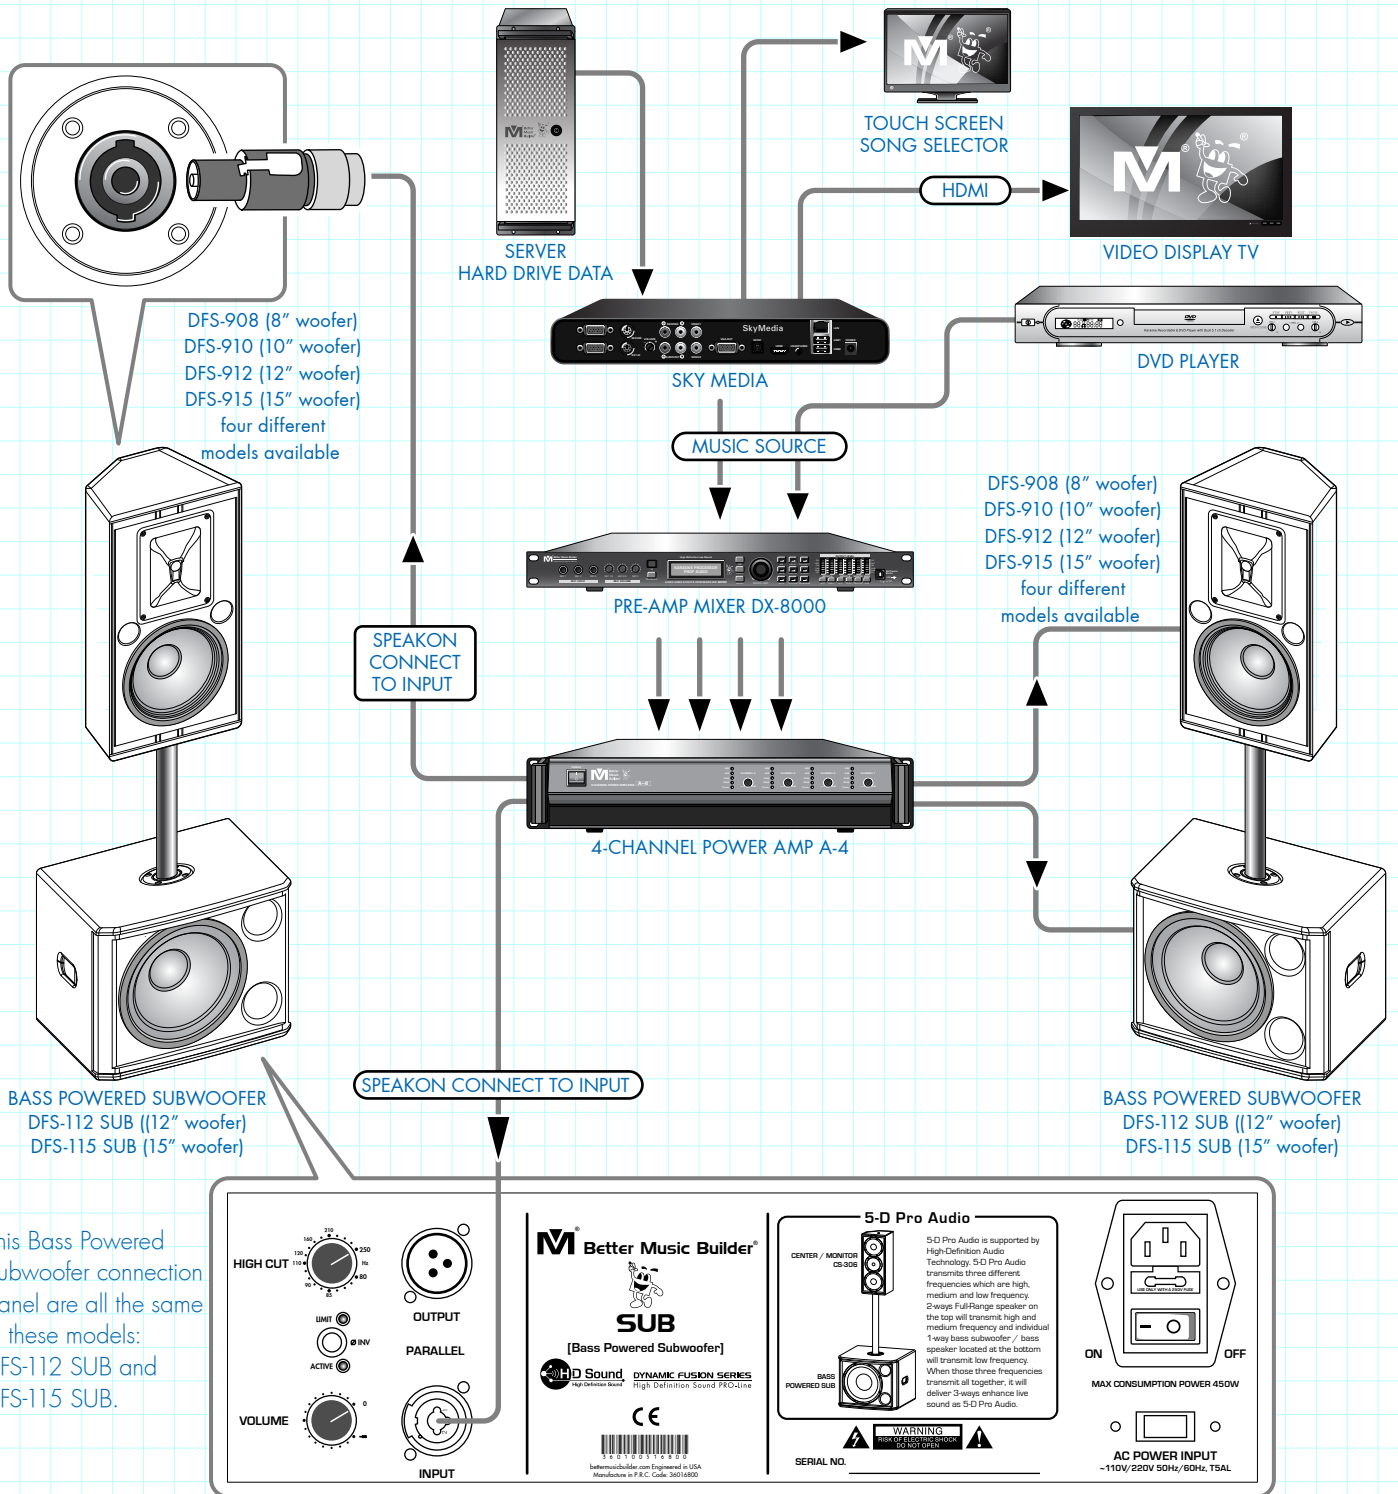

## DYNAMIC FUSION SYSTEM FUNCTIONING

Dynamic Fusion Series are a new line of high performance speakers introduced by Better Music Builder using Dynamic Fusion Technology™ (DFT). The series consist of the following models: DFS-810 Beta (10-inch), DFS-812 Beta (12-inch), DFS-908 (8-inch), DFS-910 (10-inch), DFS-912 (12-inch) and DFS-915 (15-inch). Dynamic Fusion Series are high

performance speakers developed with the latest technology and perform with precise clarity and reliability. The versatility of these speakers and their attractive design are perfect for trendy spots such as karaoke bars, sports bars and night clubs. Because of their compact design, they can be easily mounted onto wall, ceiling and underneath the balcony.

Amplifier Output

Speakon Connector

Speaker

MDP Banana Connector

Neutrik Speakon Connector

Right Connection

The positive and negative connect correctly to the speaker.

Wrong Connection

The positive and negative are not connected on the same set.

The positive is misconnected to the negative which will not work.