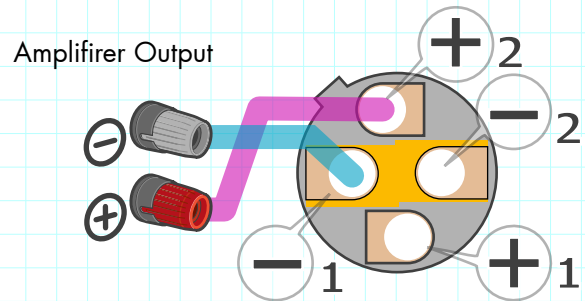

## DYNAMIC FUSION SYSTEM FUNCTIONING

Dynamic Fusion Series are a new line of high performance speakers introduced by Better Music Builder using Dynamic Fusion Technology™ (DFT). The series consist of the following models: DFS-810 Beta (10-inch), DFS-812 Beta (12-inch), DFS-908 (8-inch), DFS-910 (10-inch), DFS-912 (12-inch) and DFS-915 (15-inch). Dynamic Fusion Series are high

Amplifier Output

Speakon Connector

Speaker

MDP Banana Connector

Neutrik Speakon Connector

Right Connection

The positive and negative connect correctly to the speaker.

Wrong Connection

The positive and negative are not connected on the same set.

The positive is misconnected to the negative which will not work.