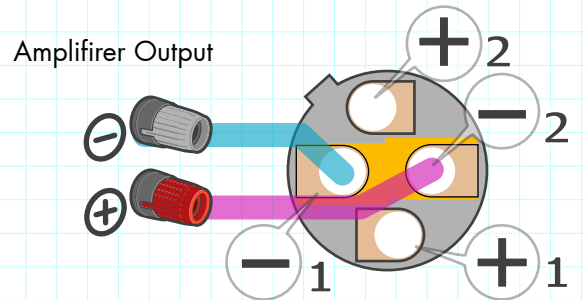

Amplifier Output

Speakon Connector

Speaker

MDP Banana Connector

Neutrik Speakon Connector

Right Connection

The positive and negative connect correctly to the speaker.

Wrong Connection

The positive and negative are not connected on the same set.

The positive is misconnected to the negative which will not work.