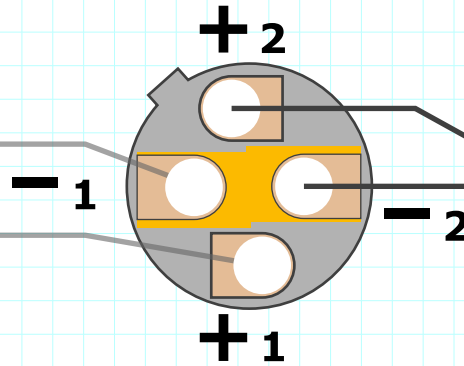

## DYNAMIC FUSION SYSTEM FUNCTIONING

Dynamic Fusion Series are a new line of high performance speakers introduced by Better Music Builder using Dynamic Fusion Technology™ (DFT). The series consist of the following models: DFS-810 Beta (10-inch), DFS-812 Beta (12-inch), DFS-908 (8-inch), DFS-910 (10-inch), DFS-912 (12-inch) and DFS-915 (15-inch). Dynamic Fusion Series are high

Amplifier Output

Speakon Connector

Speaker

MDP Banana Connector

Neutrik Speakon Connector

Right Connection

The positive and negative connect correctly to the speaker.

Wrong Connection

The positive and negative are not connected on the same set.

The positive is misconnected to the negative which will not work.