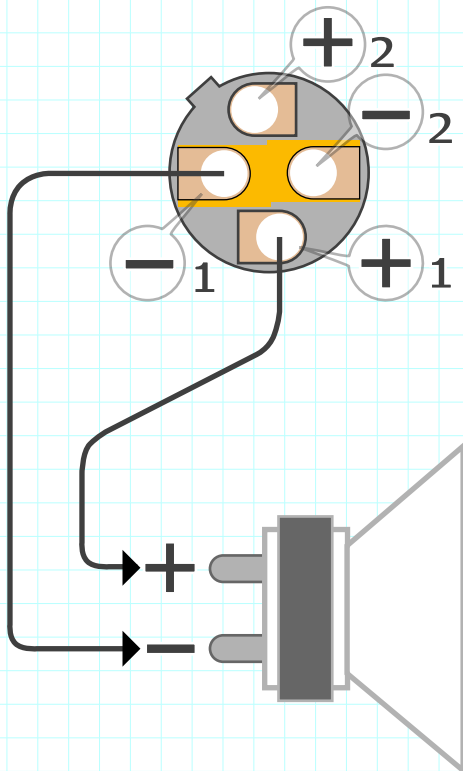

This Bass Powered Subwoofer connection panel are all the same in these models:  
DFS-112 SUB and DFS-115 SUB.

APPROVALS	DATE	MODEL NO.	SCALE 1:10
DRAWN: LL	10/01/13	<b>DF-908/DFS-910</b>	REW.NO DATE 2013-10-01
CHECK: VZ	10/01/13		
DES ENG: SL	10/01/13		

Amplifier Output

Speakon Connector

Speaker

MDP Banana Connector

Neutrik Speakon Connector

Right Connection

The positive and negative connect correctly to the speaker.

Wrong Connection

The positive and negative are not connected on the same set.

The positive is misconnected to the negative which will not work.