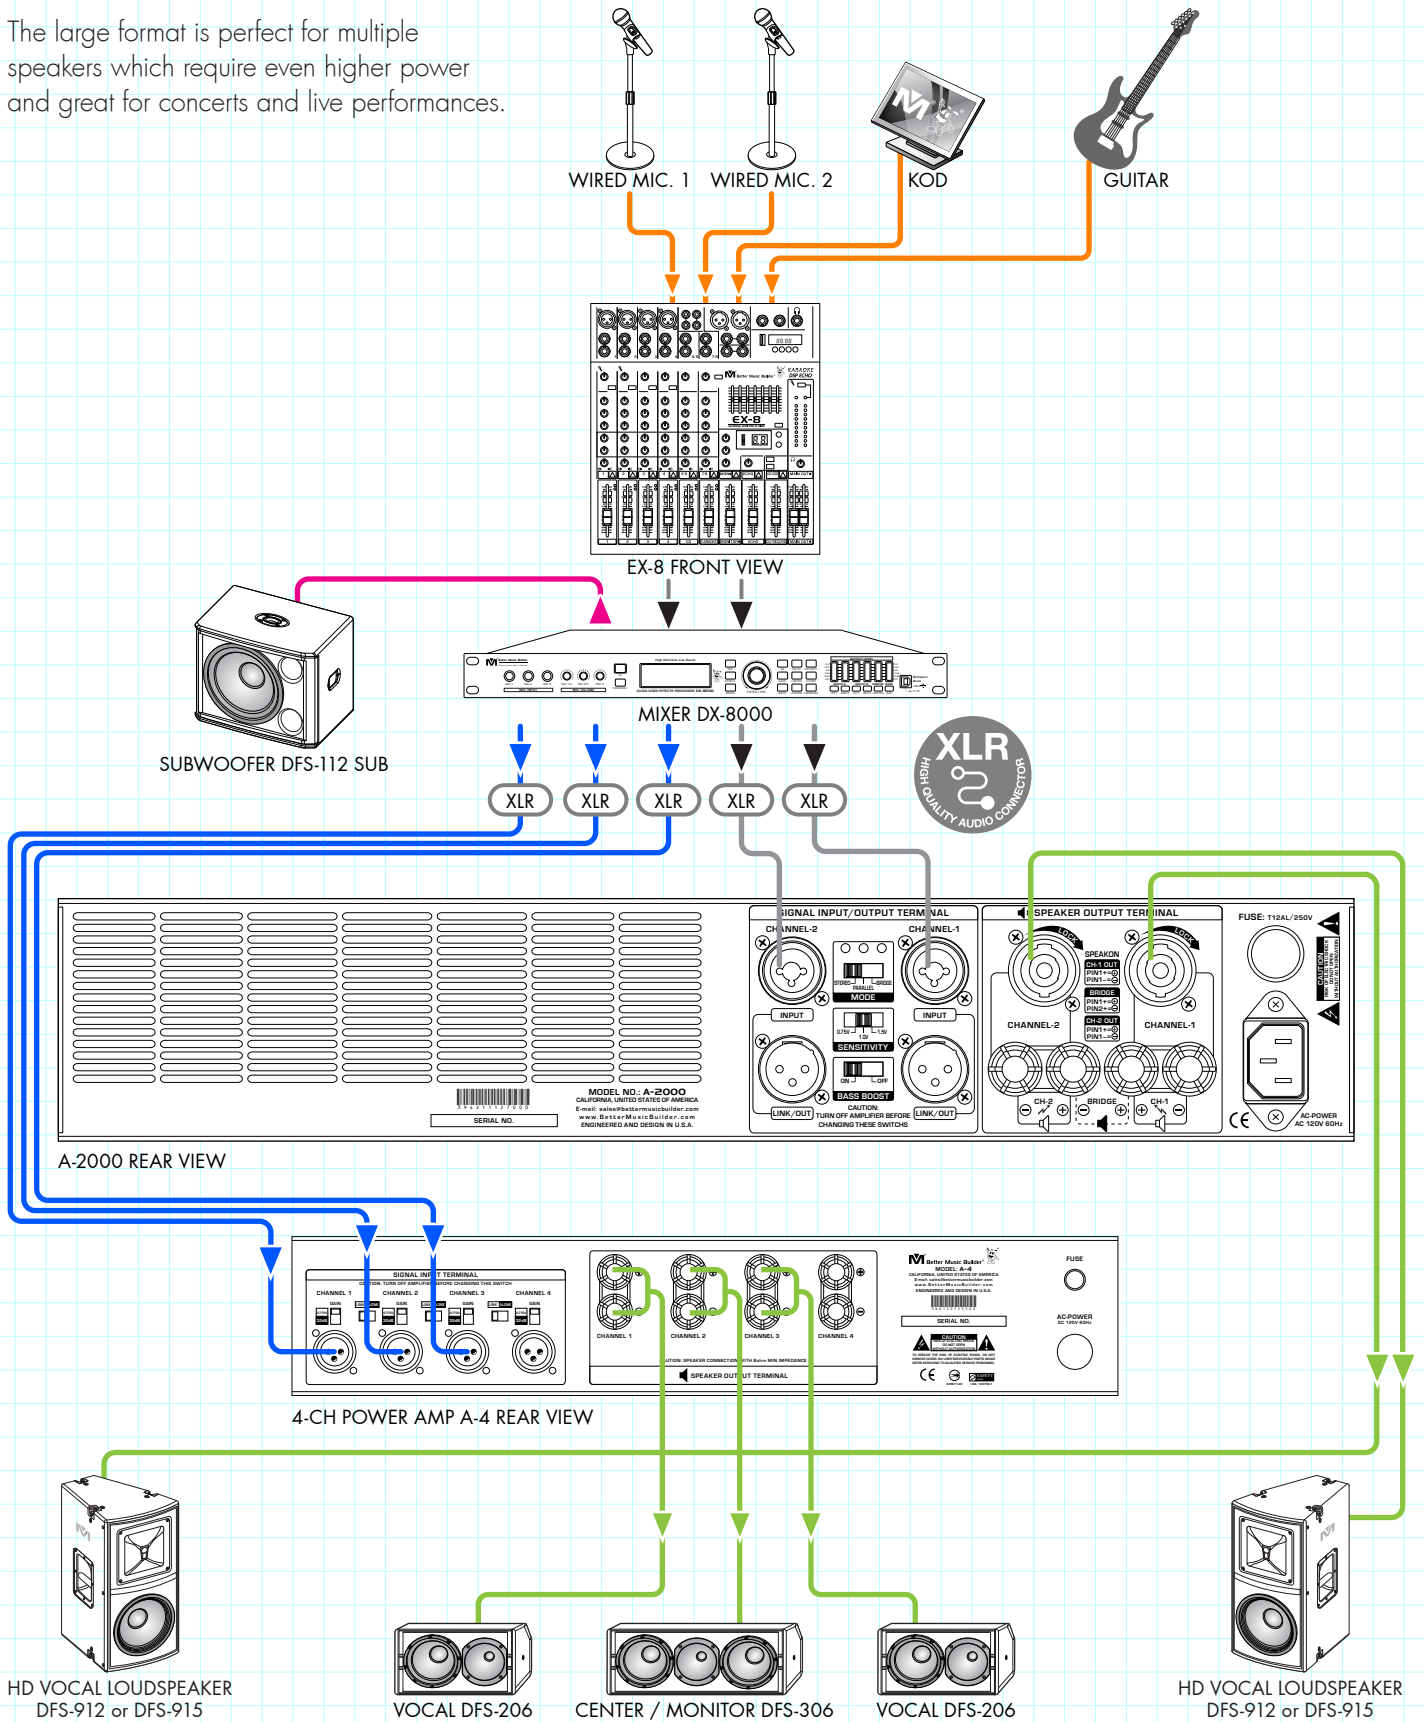

CONNECTING THE A-2000 OUTPUT SOURCE WITH 5-CHANNEL MIXER DX-8000

The large format is perfect for multiple speakers which require even higher power and great for concerts and live performances.

HD VOCAL LOUDSPEAKER
DFS-912 or DFS-915

VOCAL DFS-206

CENTER / MONITOR DFS-306

VOCAL DFS-206

HD VOCAL LOUDSPEAKER
DFS-912 or DFS-915

APPROVALS	DATE
DRAWN: LL	01/01/22
CHECK: VZ	01/01/22
DES ENG: SL	01/01/22