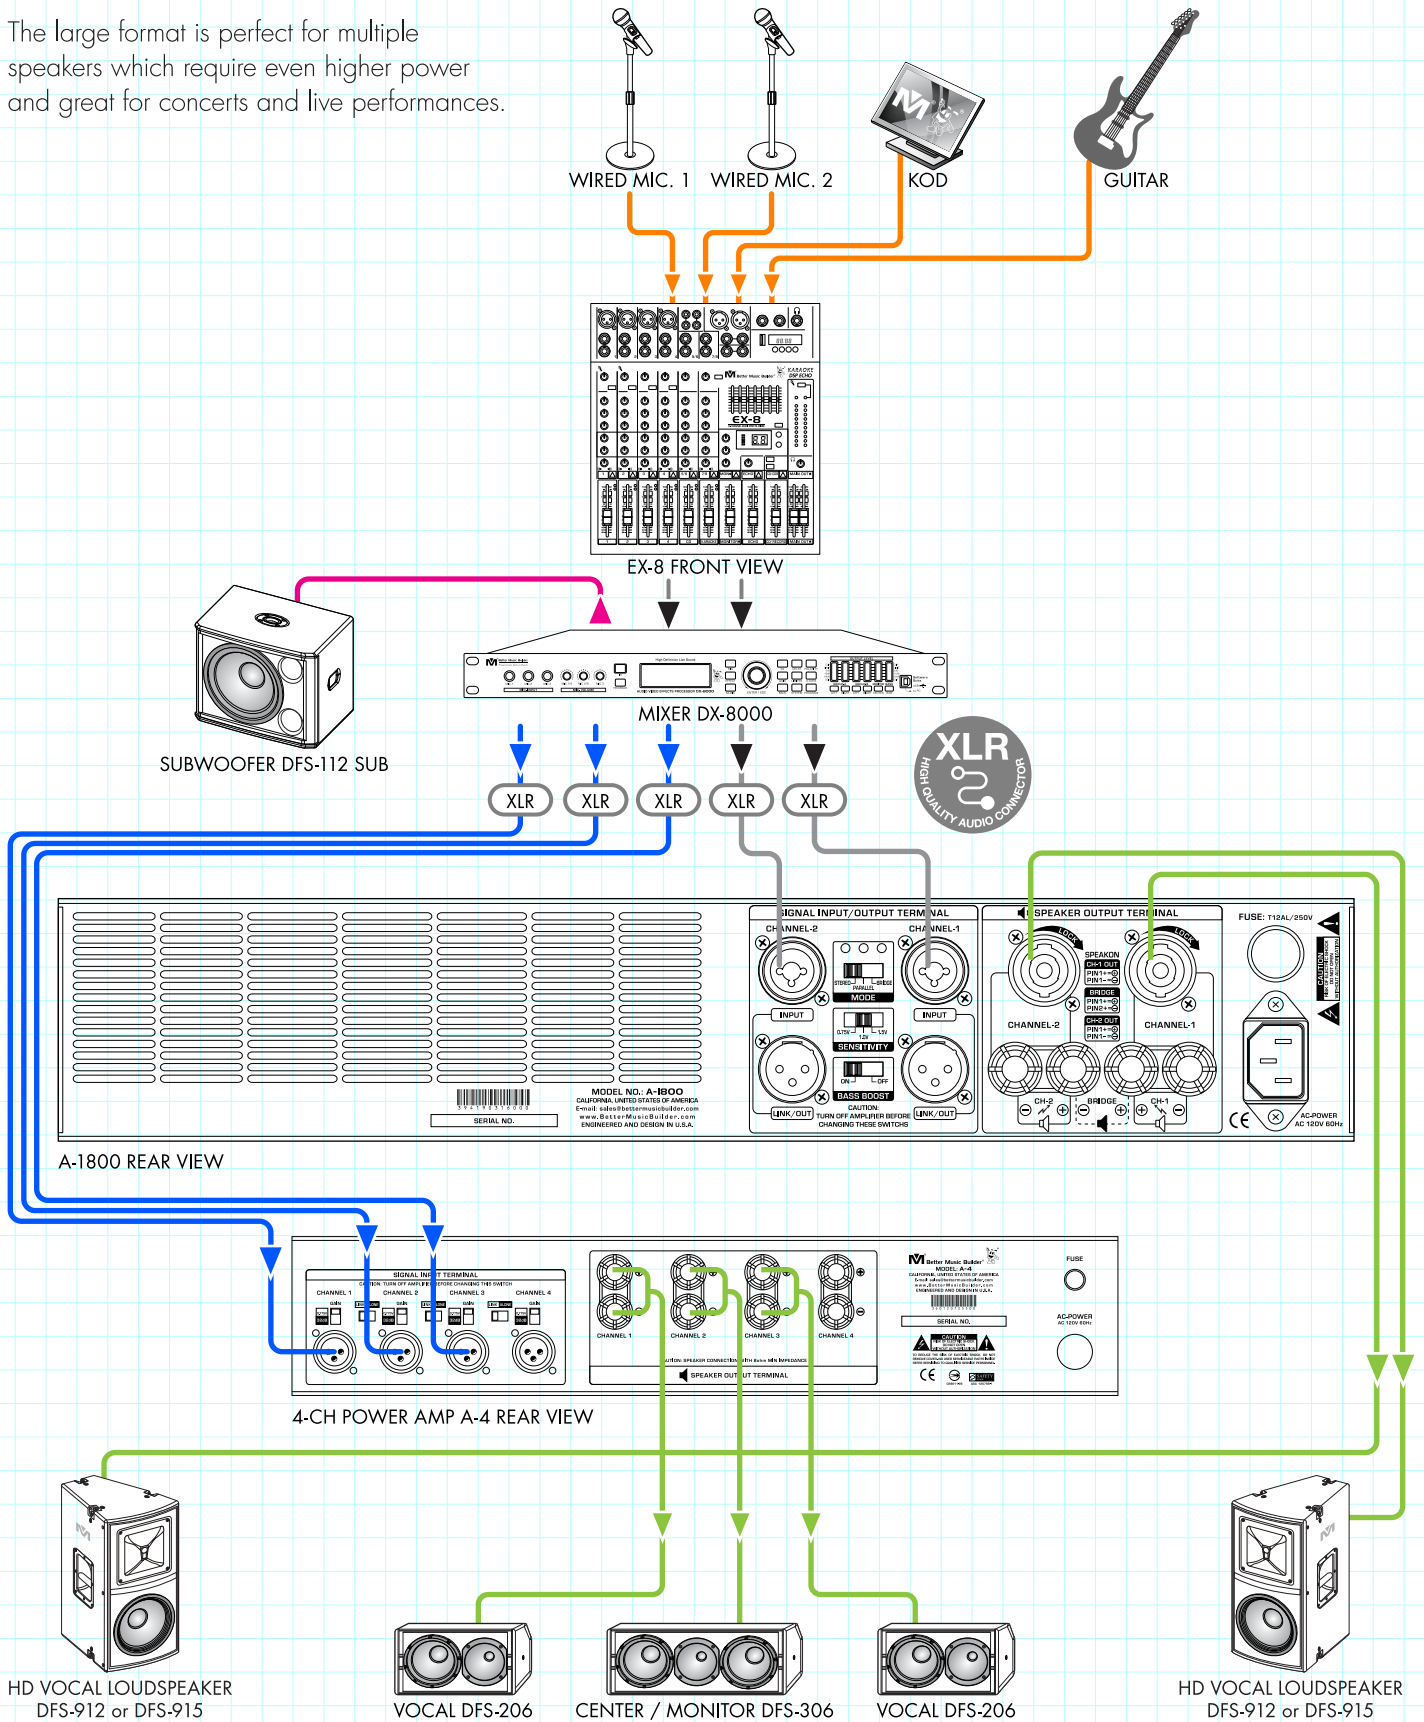

## CONNECTING THE A-1600 OUTPUT SOURCE WITH 5-CHANNEL MIXER DX-8000

The large format is perfect for multiple speakers which require even higher power and great for concerts and live performances.

HD VOCAL LOUDSPEAKER  
DFS-912 or DFS-915

VOCAL DFS-206

CENTER / MONITOR DFS-306

VOCAL DFS-206

HD VOCAL LOUDSPEAKER  
DFS-912 or DFS-915