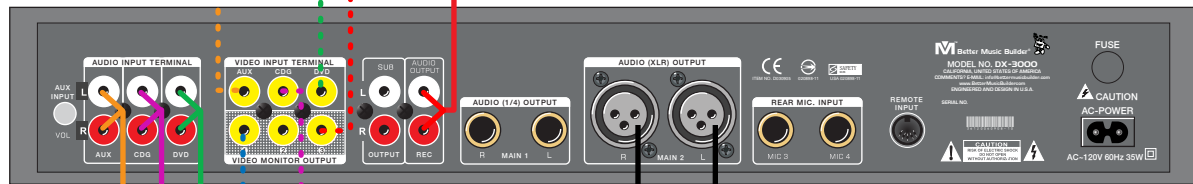

HOW TO CONNECT DX-3000

HDTV MONITOR

RCA VIDEO CONNECT

CCTV (CABLE) CONNECT

DVI OR RGB (PC) CONNECT

CCTV (CABLE) CONNECT

DVD PLAYER

S-VHS VCR

DX-3000

CDG PLAYER

MAIN SPEAKER LEFT

MAIN SPEAKER RIGHT