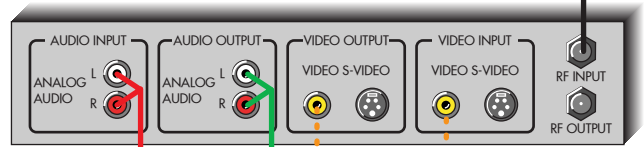

HOW TO CONNECT HIGH DEFINITION VIDEO

HDTV MONITOR

RCA VIDEO CONNECT

HD COMPONENT VIDEO CONNECT

DVI OR RGB (PC) CONNECT

CCTV (CABLE) CONNECT

CCTV (CABLE) CONNECT

DVD PLAYER

S-VHS VCR

RCA AUDIO STEREO CONNECT

RCA AUDIO STEREO CONNECT

RCA AUDIO STEREO CONNECT

RCA VIDEO SOURCE OUT CONNECT

RCA VIDEO RECORDING CONNECT

connect to MIC. receiver (REAR MIC. 3)

connect to MIC. receiver (REAR MIC. 4)