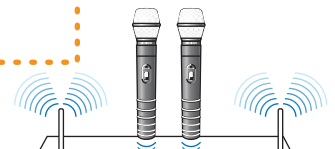

HOW TO CONNECT HIGH DEFINITION VIDEO

HDTV MONITOR

RCA VIDEO CONNECT

HD COMPONENT VIDEO CONNECT

DVI OR RGB (PC) CONNECT

CCTV (CABLE) CONNECT

CCTV (CABLE) CONNECT

DVD PLAYER

S-VHS VCR

RCA AUDIO STEREO CONNECT

RCA AUDIO STEREO CONNECT

RCA AUDIO STEREO CONNECT

RCA VIDEO SOURCE OUT CONNECT

RCA VIDEO RECORDING CONNECT

connect to MIC. receiver (REAR MIC. 3)

connect to MIC. receiver (REAR MIC. 4)