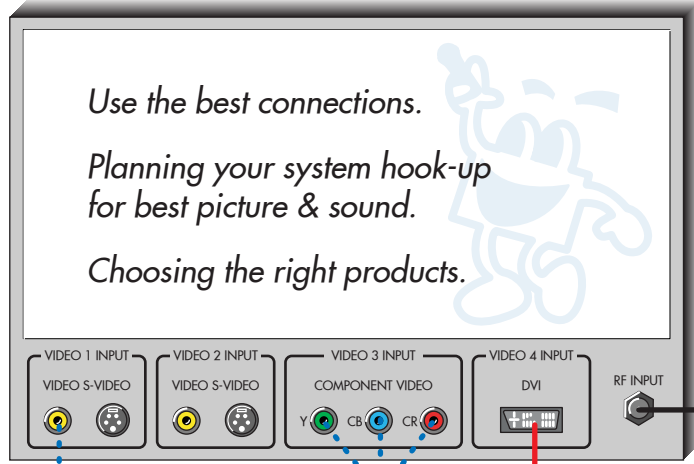

HOW TO CONNECT HIGH DEFINITION VIDEO

HDTV MONITOR

RCA VIDEO CONNECT

HD COMPONENT VIDEO CONNECT

DVI OR RGB (PC) CONNECT

CCTV (CABLE) CONNECT

CCTV (CABLE) CONNECT

DVD PLAYER

S-VHS VCR

RCA AUDIO STEREO CONNECT

RCA AUDIO STEREO CONNECT

RCA AUDIO STEREO CONNECT

RCA VIDEO SOURCE OUT CONNECT

RCA VIDEO RECORDING CONNECT

connect to MIC. receiver (REAR MIC. 3)

connect to MIC. receiver (REAR MIC. 4)