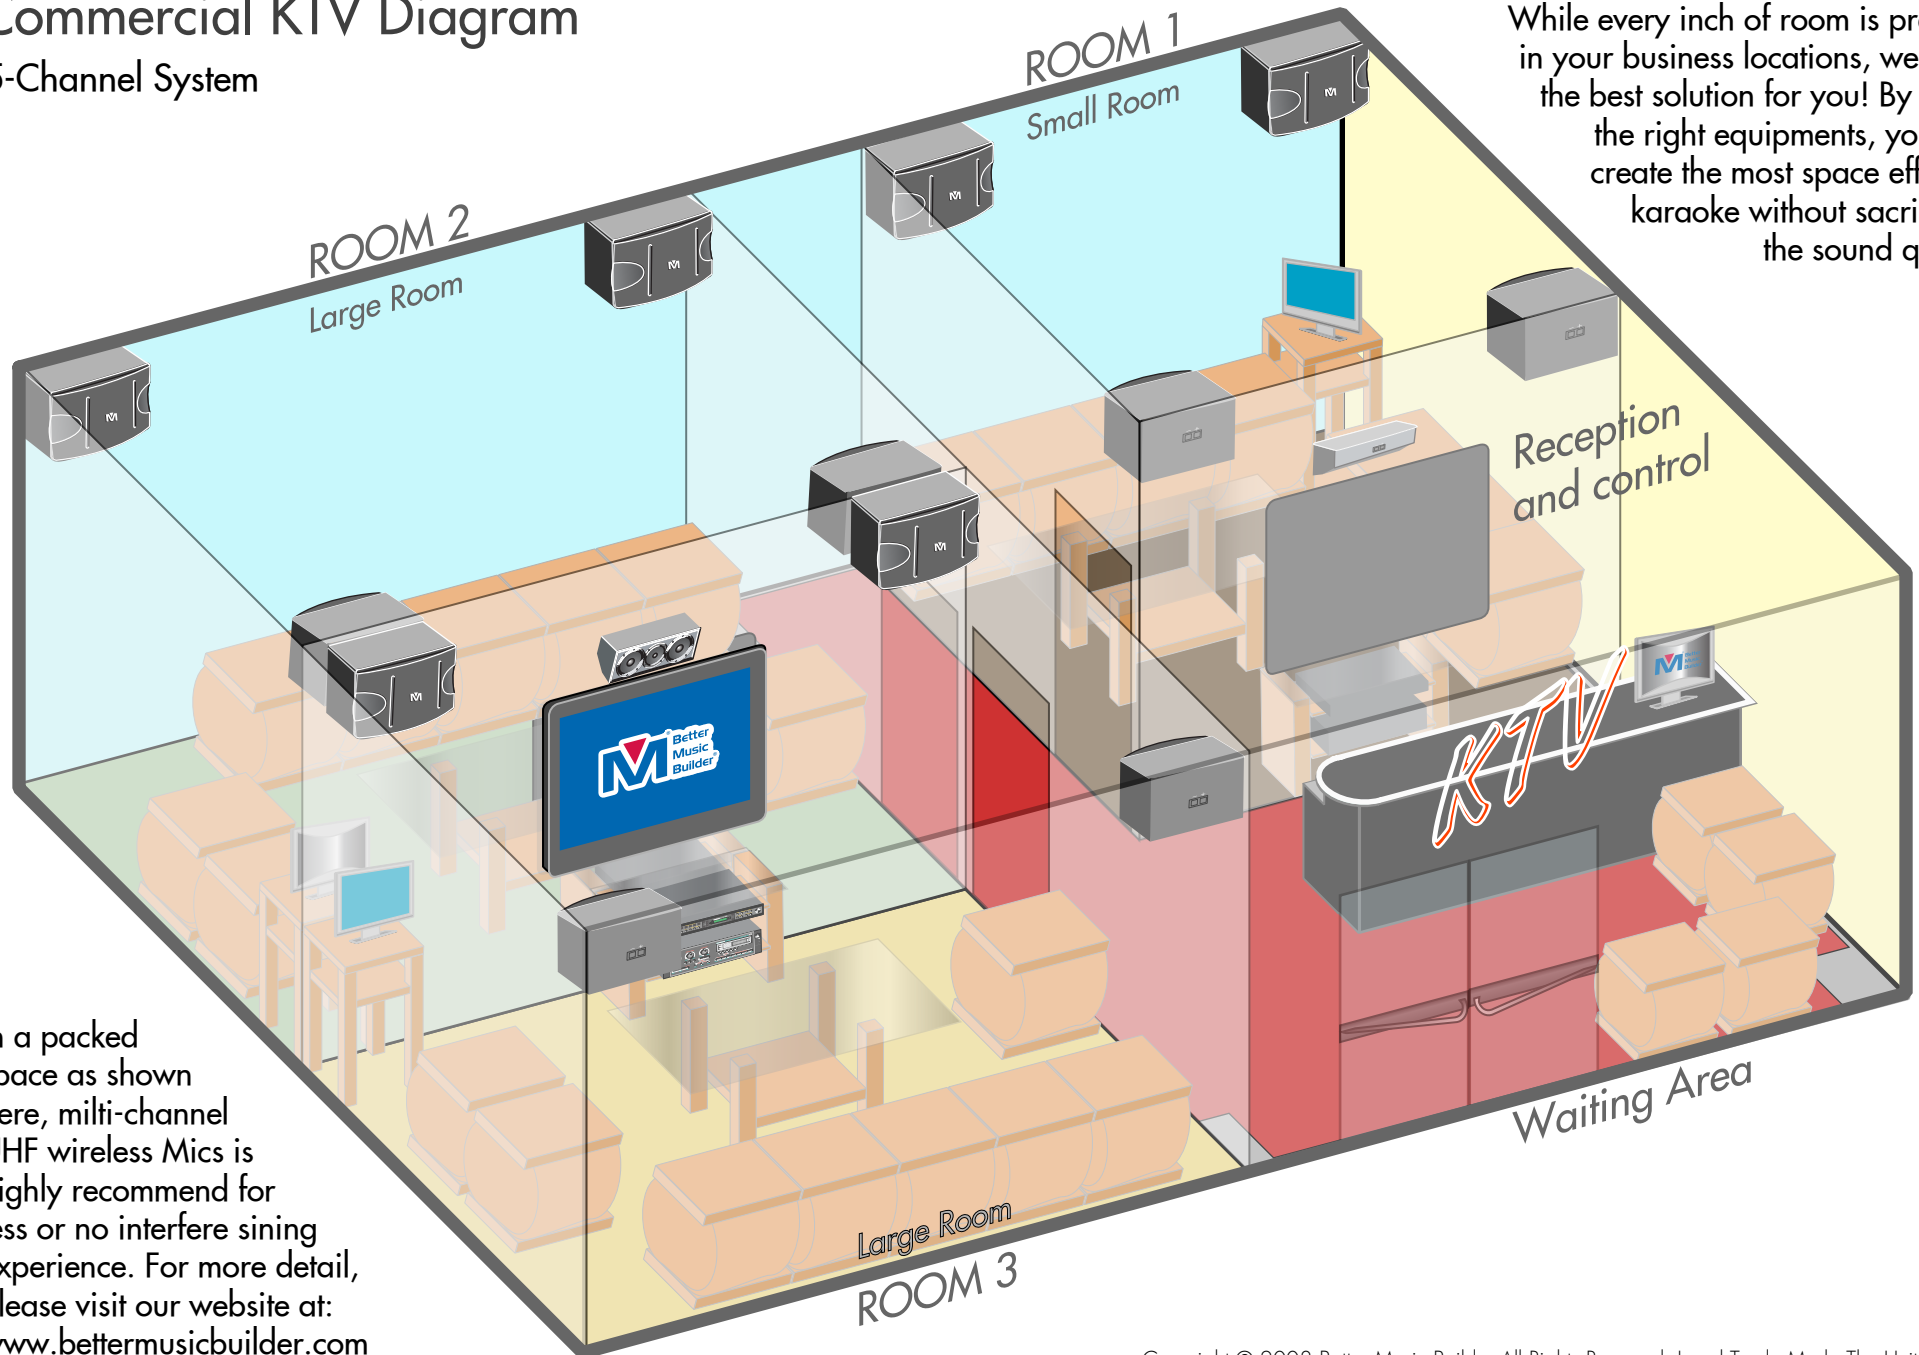

Commercial KTV Diagram 5-Channel System

While every inch of room is precious in your business locations, we have the best solution for you! By using the right equipments, you can create the most space efficient karaoke without sacrificing the sound quality.

In a packed space as shown here, multi-channel UHF wireless Mics is highly recommend for less or no interfere sining experience. For more detail, please visit our website at: www.bettermusicbuilder.com